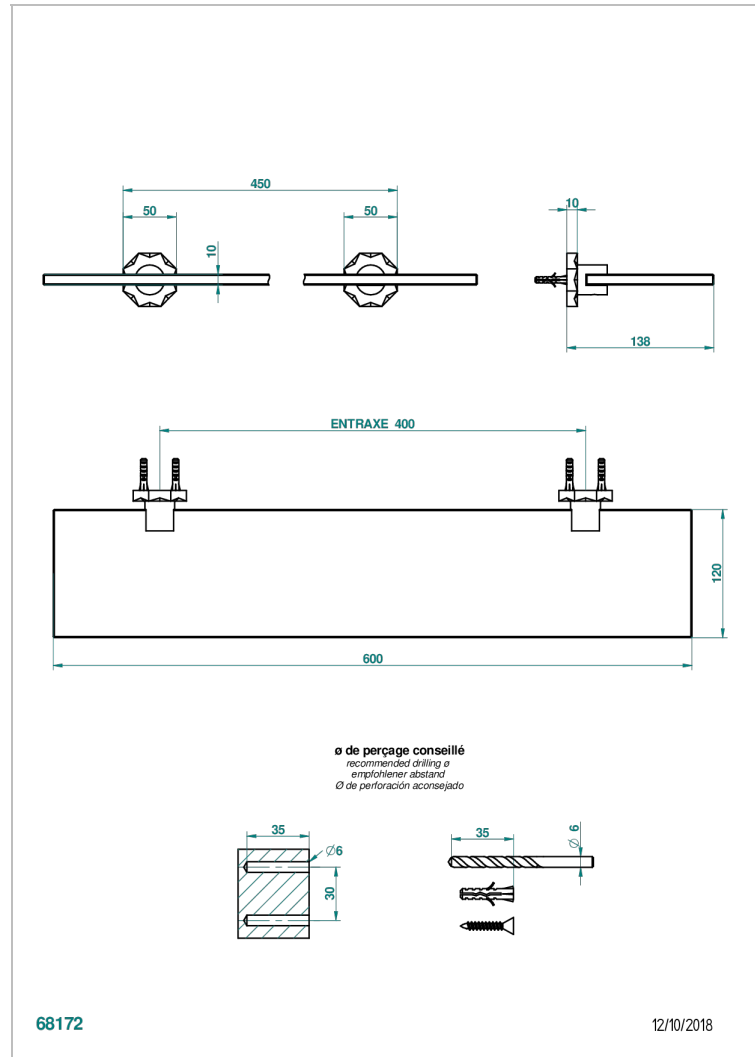

## CHARACTERISTIC

- Nihal Black porcelain
- Glass shelf with brackets