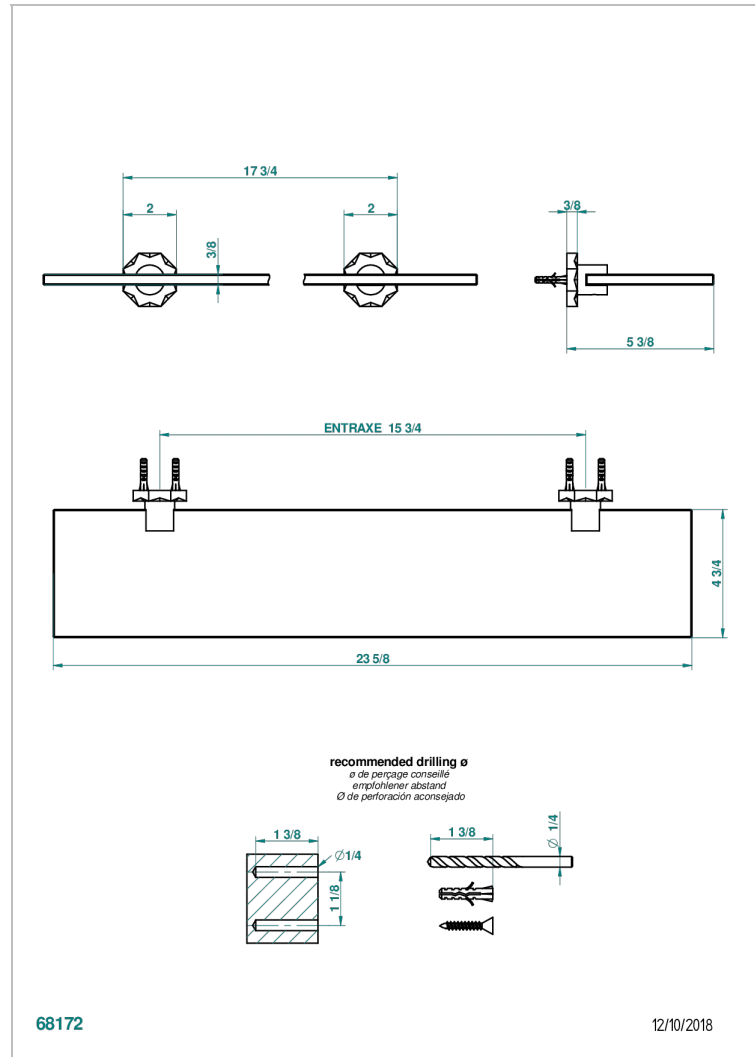

NIHAL BLACK PORCELAIN

U2P-564

Glass shelf with brackets

68172

12/10/2018

CHARACTERISTIC

- Nihal Black porcelain
- Glass shelf with brackets

AVAILABLE FINITIONS