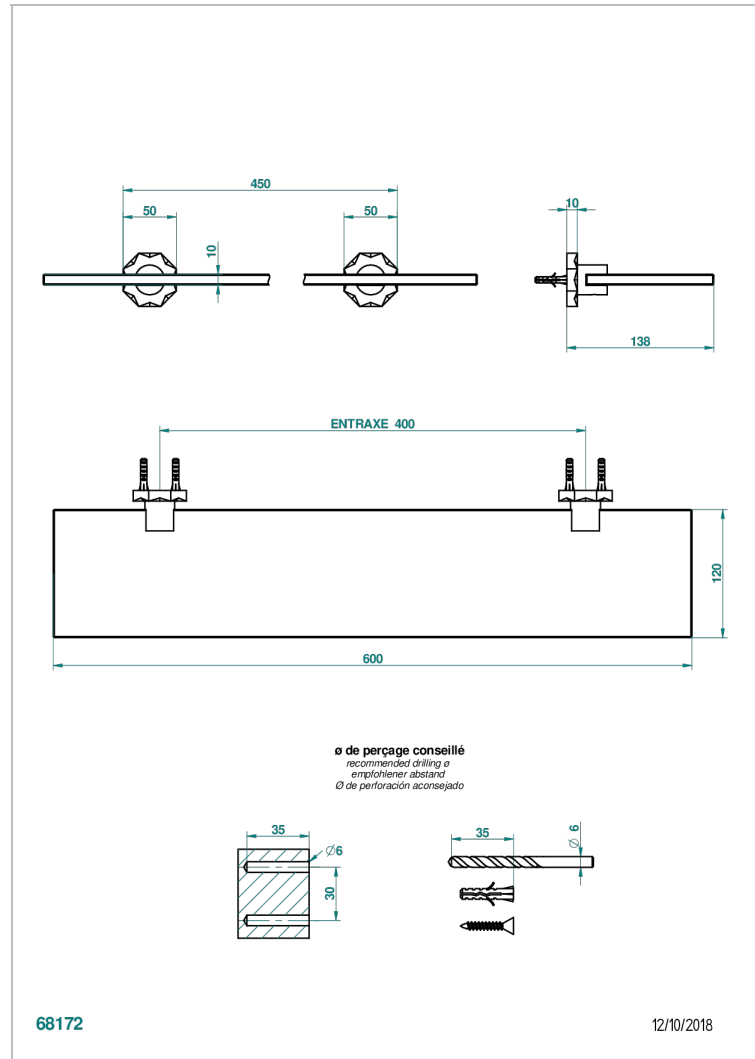

NIHAL BLUE PORCELAIN

U2L-564

Glass shelf with brackets

68172

12/10/2018

CHARACTERISTIC

- Nihal Blue porcelain
- Glass shelf with brackets

AVAILABLE FINITIONS