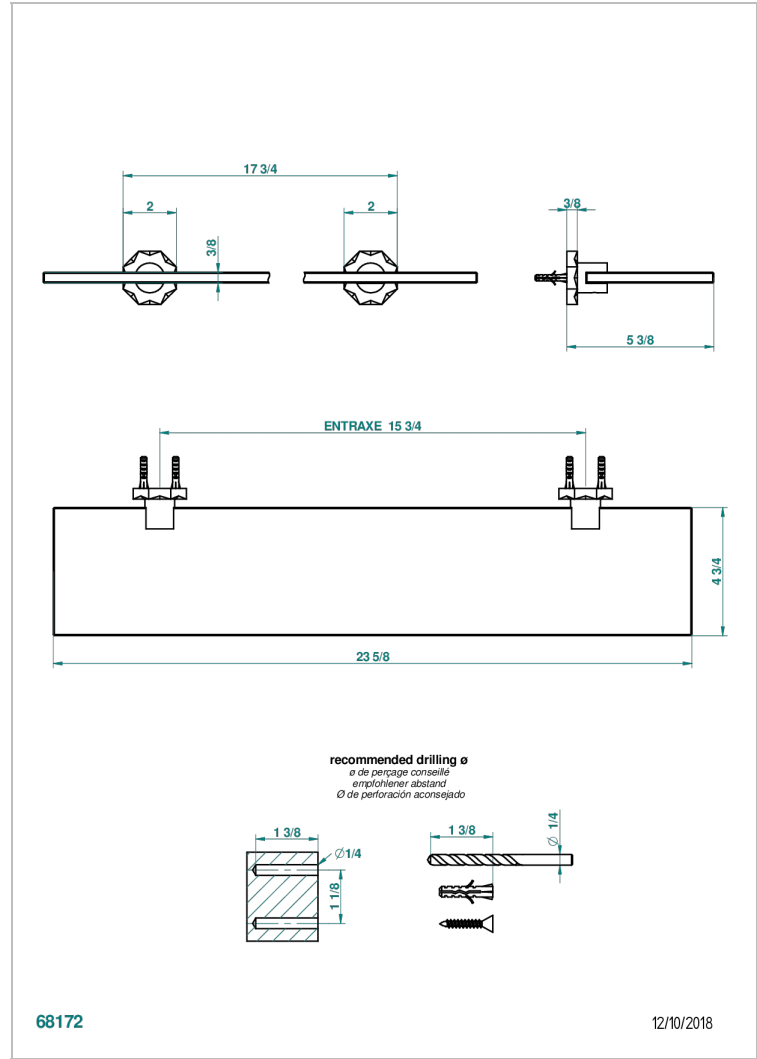

NIHAL BLUE PORCELAIN

U2L-564

Glass shelf with brackets

68172

12/10/2018

CHARACTERISTIC

- Nihal Blue porcelain
- Glass shelf with brackets

AVAILABLE FINITIONS