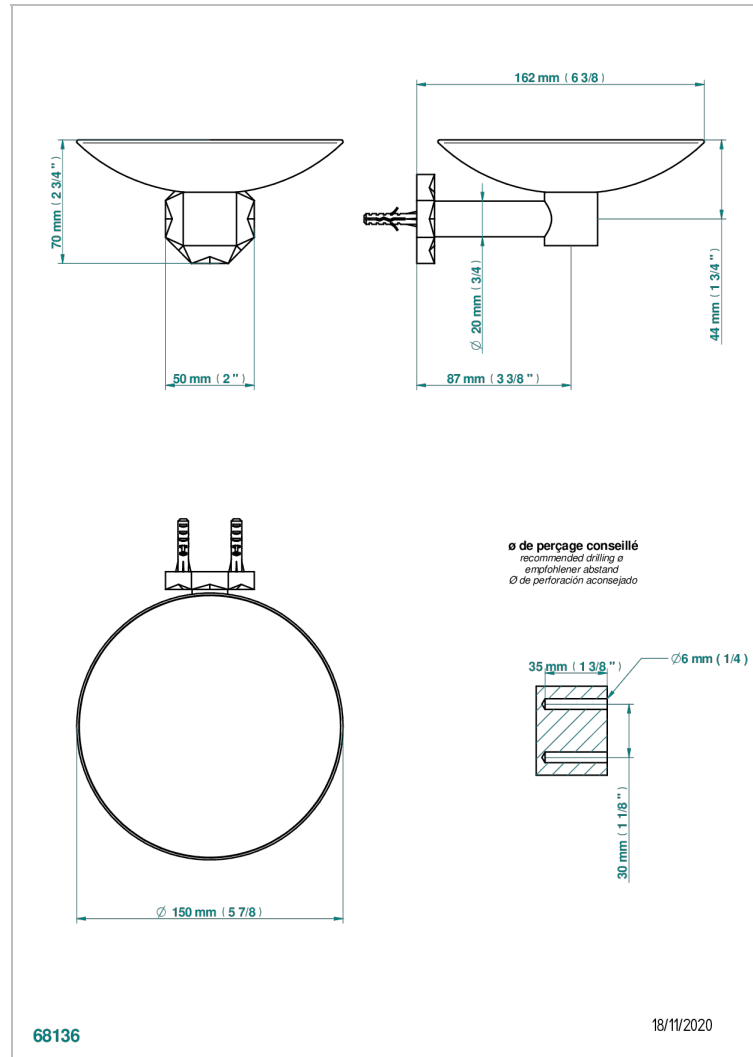

NIHAL GREEN PORCELAIN

U2R-546GM

Soap dish, wall mounted, 6" diameter

CHARACTERISTIC

- Nihal Green porcelain
- Soap dish, wall mounted, 6" diameter

AVAILABLE FINITIONS

Black ceram - D30
Blush PVD - H62
Brass color PVD - H49
Brown bronze color PVD - F33
Chrome polished - A02
Chrome polished / gold polished - G02