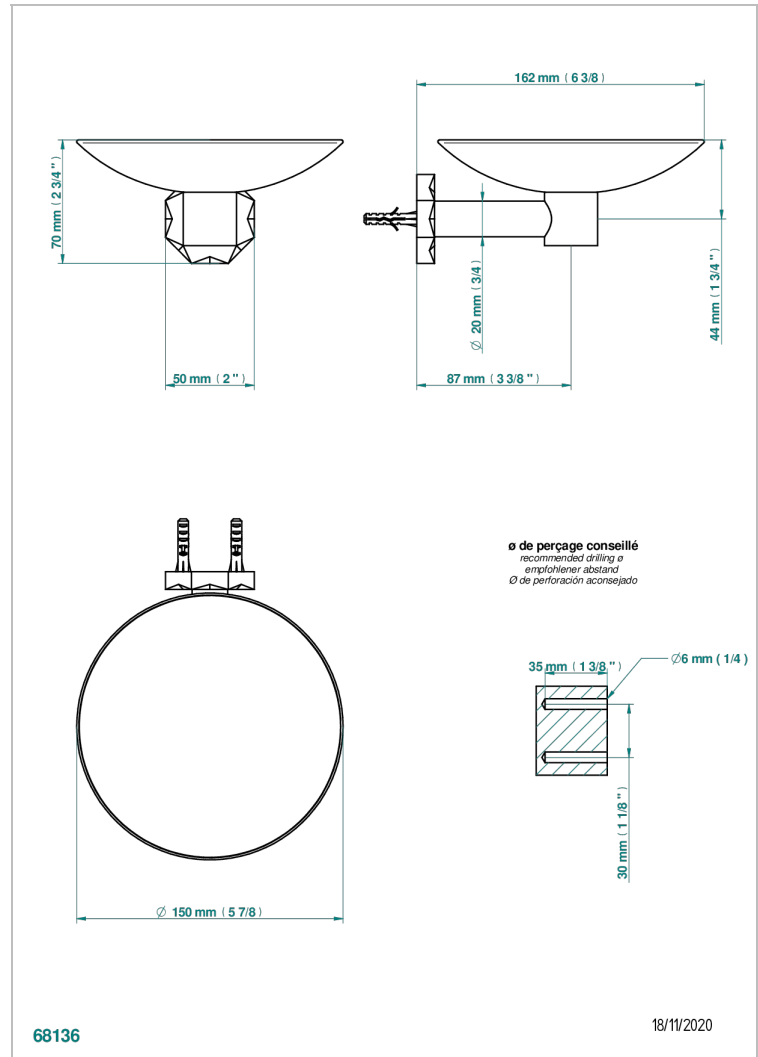

NIHAL BLACK PORCELAIN

U2P-546GM

Soap dish, wall mounted, 6" diameter

THG[®]
PARIS

CHARACTERISTIC

- Nihal Black porcelain
- Soap dish, wall mounted, 6" diameter

AVAILABLE FINITIONS

Black ceram - D30
Blush PVD - H62
Brass color PVD - H49
Brown bronze color PVD - F33
Chrome polished - A02
Chrome polished / gold polished - G02