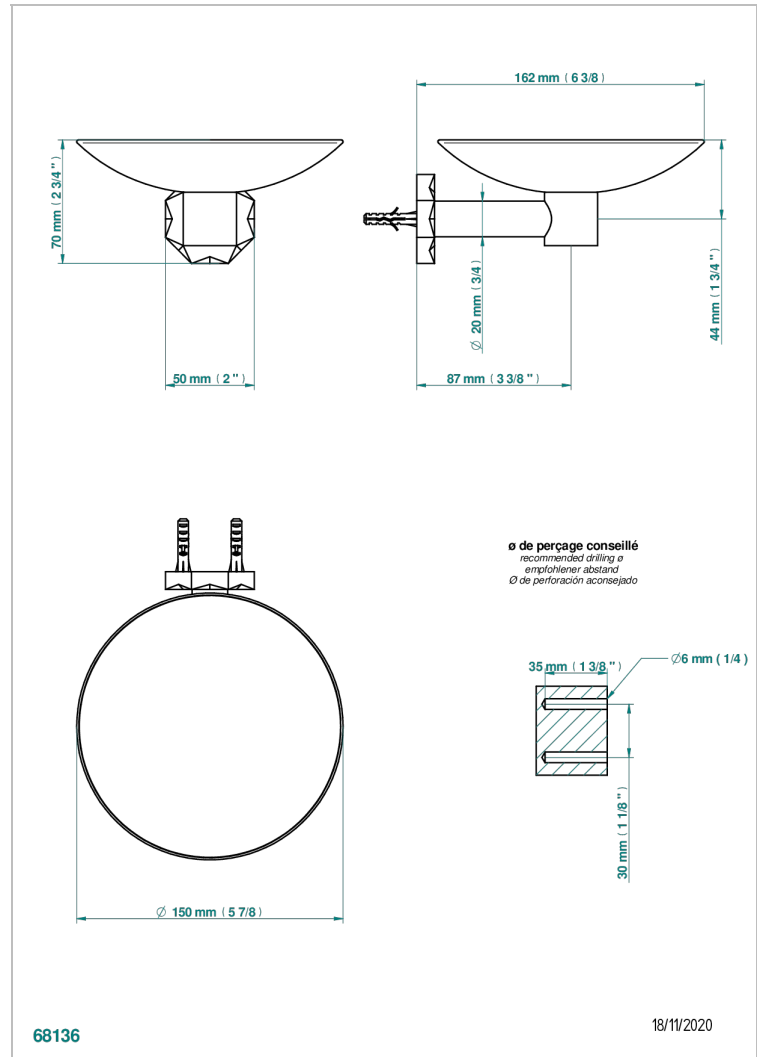

NIHAL BLUE PORCELAIN

U2L-546GM

Soap dish, wall mounted, 6" diameter

CHARACTERISTIC

- Nihal Blue porcelain
- Soap dish, wall mounted, 6" diameter

AVAILABLE FINITIONS

Black ceram - D30
Blush PVD - H62
Brass color PVD - H49
Brown bronze color PVD - F33
Chrome polished - A02
Chrome polished / gold polished - G02