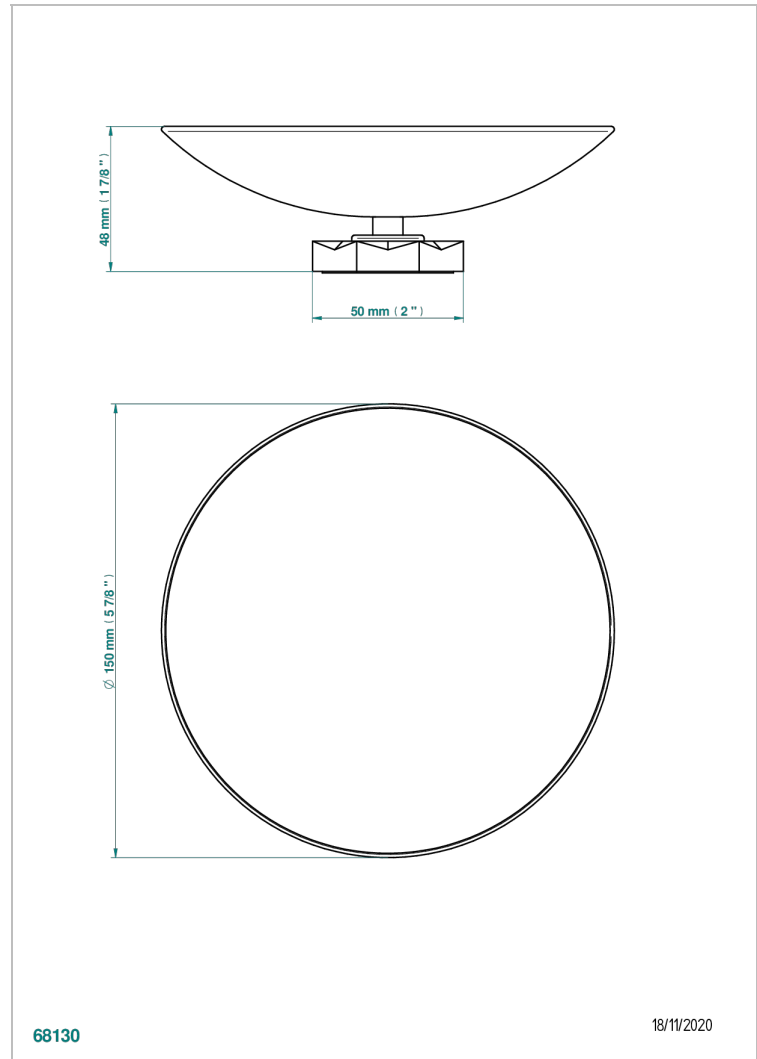

NIHAL BLACK PORCELAIN

U2P-544GM

Soap dish, freestanding , 6" diameter

THG[®]
PARIS

CHARACTERISTIC

- Nihal Black porcelain
- Soap dish, freestanding , 6" diameter

AVAILABLE FINITIONS

Black ceram - D30
Blush PVD - H62
Brass color PVD - H49
Brown bronze color PVD - F33
Chrome polished - A02
Chrome polished / gold polished - G02