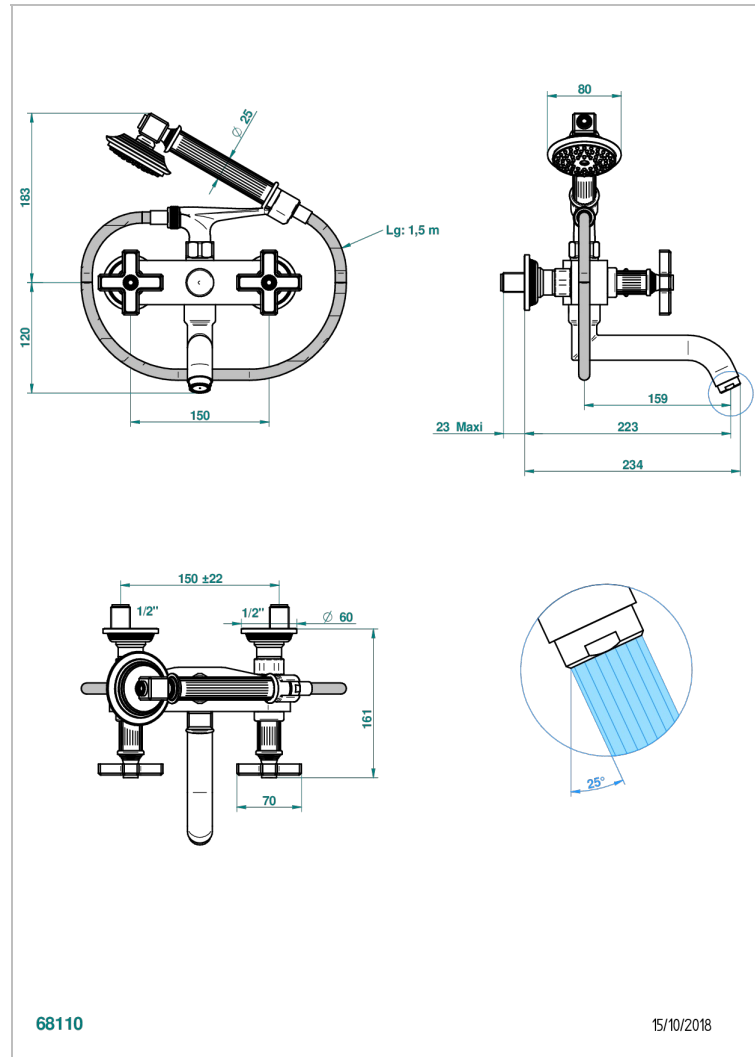

# GRAND CENTRAL METAL

U9K-13B

Wall mounted 2-hole bath/shower mixer, shower and hose

68110

15/10/2018

## TECHNICAL SPECS

- Recommandé : 3 bars (max. 5 bars) - Advised : 43,5 psi (max. 72 psi)
- Bec : 35 l/min à 3 bars - Douchette : 9,5 l/min à 3 bars
- Spout : 9.26 gpm at 43.5 psi - Handshower : 2.5 gpm at 43.5 psi