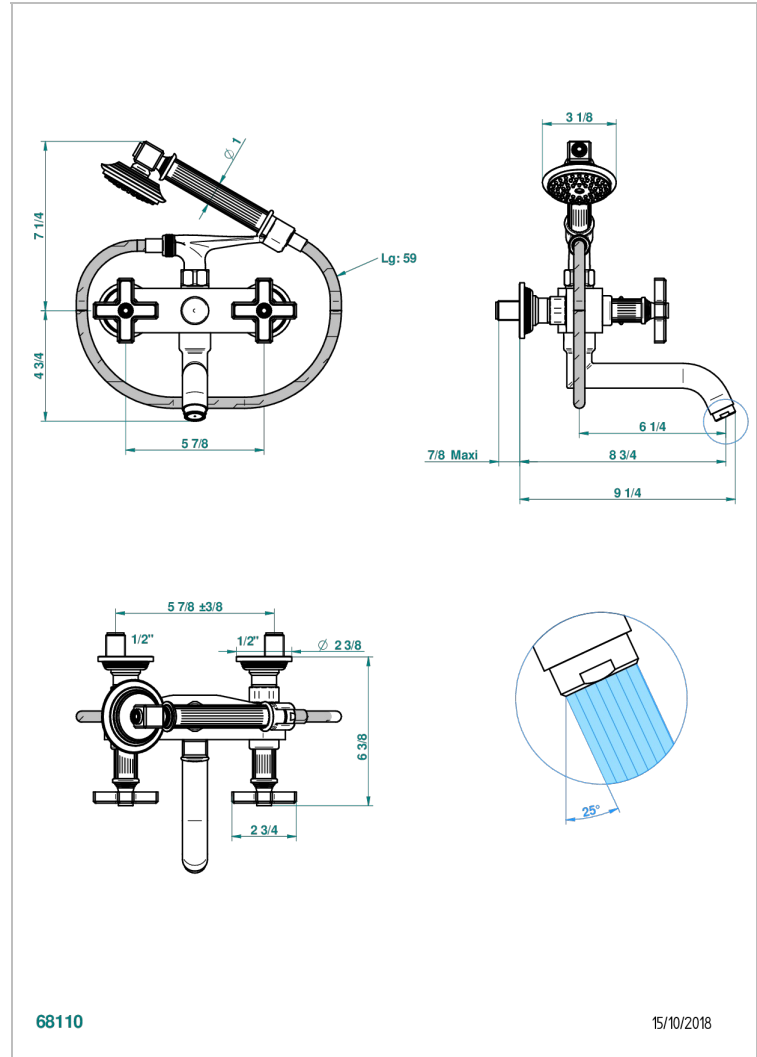

# GRAND CENTRAL METAL

U9K-13B

Wall mounted 2-hole bath/shower mixer, shower and hose

## TECHNICAL SPECS

- Recommandé : 3 bars (max. 5 bars) - Advised : 43,5 psi (max. 72 psi)
- Bec : 35 l/min à 3 bars - Douchette : 9,5 l/min à 3 bars
- Spout : 9.26 gpm at 43.5 psi - Handshower : 2.5 gpm at 43.5 psi