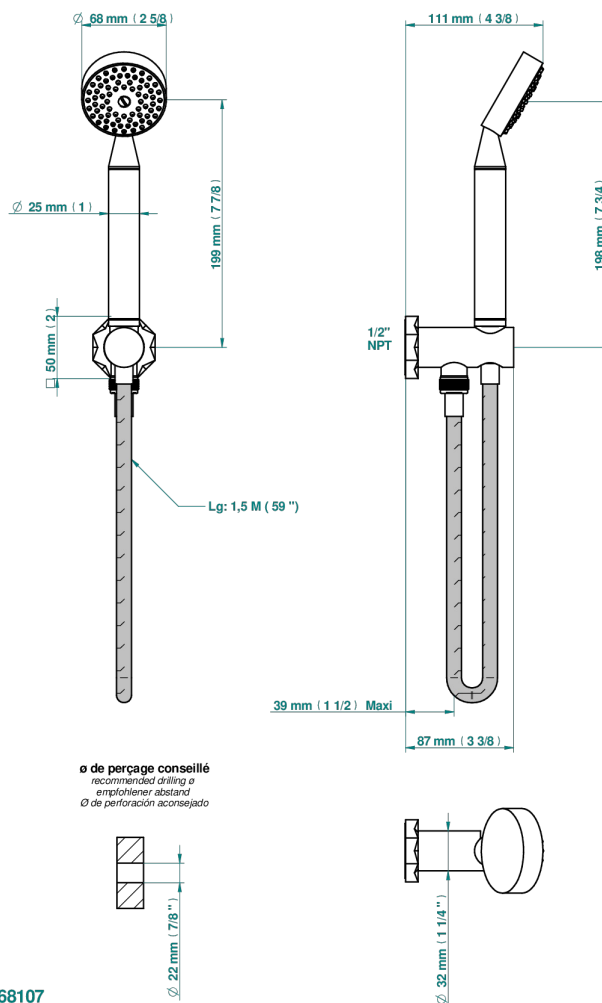

NIHAL BLACK PORCELAIN

U2P-54/US

Wall mounted handshower with integrated fixed hook

THG[®]
PARIS

68107

27/01/2020

CHARACTERISTIC

- Nihal Black porcelain
- Wall mounted handshower with integrated fixed hook

AVAILABLE FINITIONS

Black ceram - D30

Blush PVD - H62

Brass color PVD - H49

Brown bronze color PVD - F33

Chrome polished - A02

Chrome polished / gold polished - G02

Copper antique matt, coated - H07

Matt brown bronze color PVD - F34

Matt chrome (American satin) - C02

Matt gold color PVD - H53

Matt graphite PVD - H65

Matt nickel (American satin) - C01

Matt nickel color PVD - H56

Nickel antique / Sovereign - H28

Nickel color PVD - H55

Nickel polished - B01

Soft gold - F30

Soft matt gold - F31

Umber PVD - H66