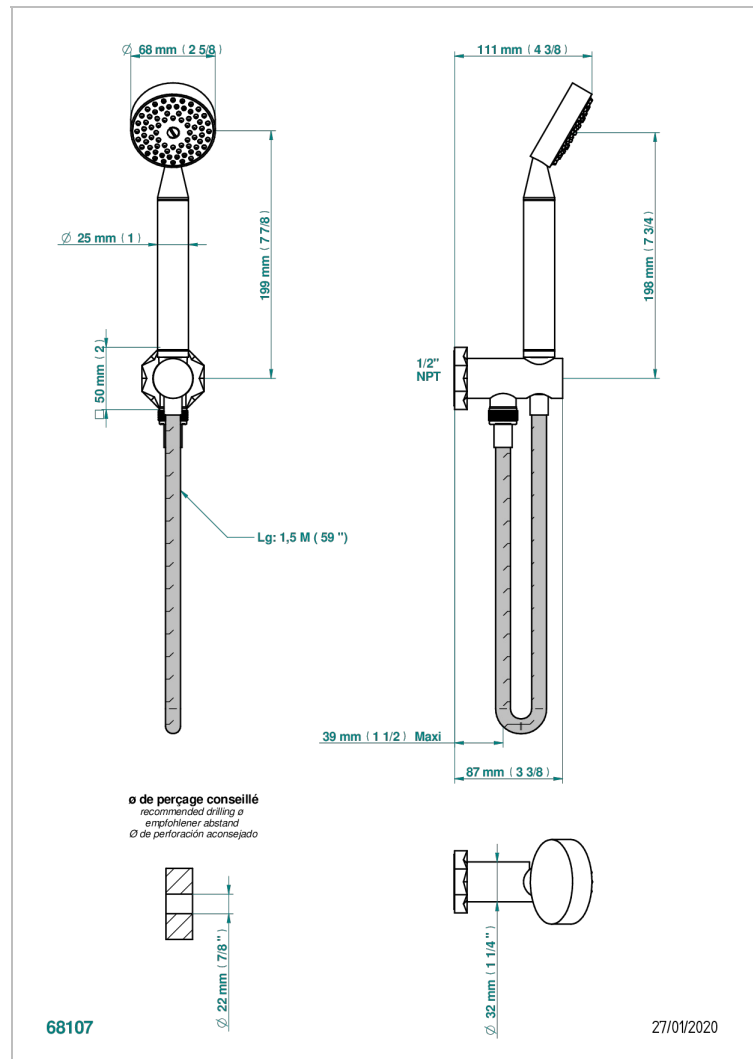

NIHAL IVORY PORCELAIN

U2N-54/US

Wall mounted handshower with integrated fixed hook

THG[®]
PARIS

CHARACTERISTIC

- Nihal Ivory porcelain
- Wall mounted handshower with integrated fixed hook

AVAILABLE FINITIONS

Black ceram - D30
Blush PVD - H62
Brass color PVD - H49
Brown bronze color PVD - F33
Chrome polished - A02
Chrome polished / gold polished - G02

Copper antique matt, coated - H07
Gold color PVD - H52
Gold mat - F07
Gold polished - F01
Graphite PVD - H64
Light coated bronze - D01