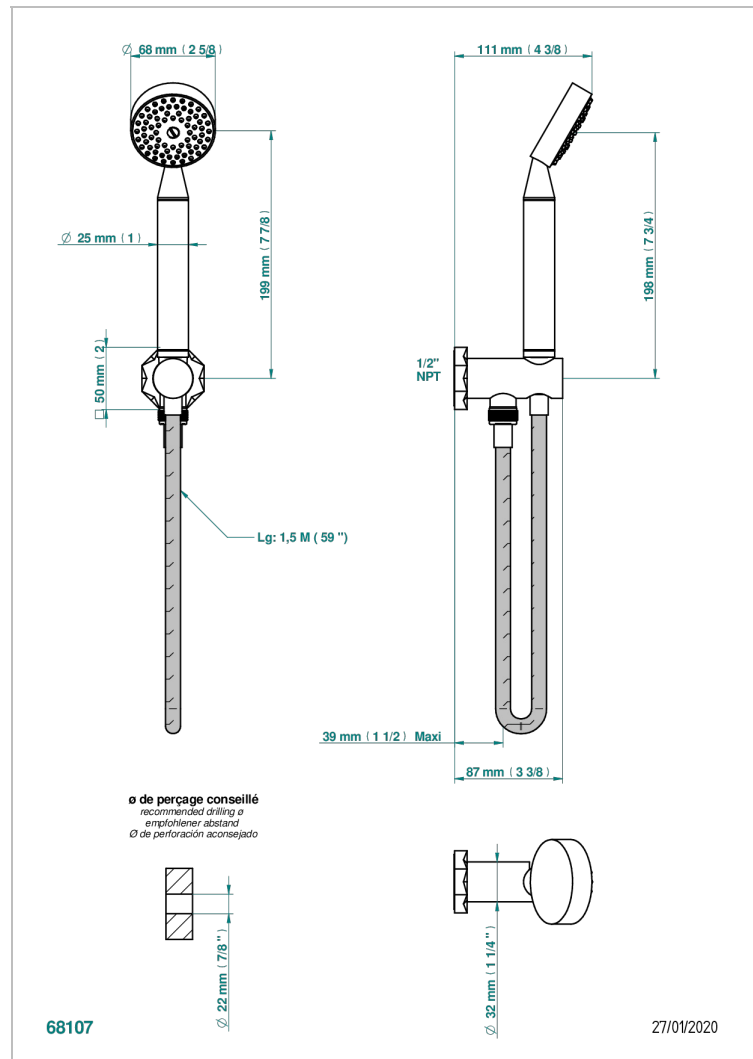

NIHAL BLUE PORCELAIN

U2L-54/US

Wall mounted handshower with integrated fixed hook

CHARACTERISTIC

- Nihal Blue porcelain
- Wall mounted handshower with integrated fixed hook

AVAILABLE FINITIONS

Black ceram - D30
Blush PVD - H62
Brass color PVD - H49
Brown bronze color PVD - F33
Chrome polished - A02
Chrome polished / gold polished - G02

Copper antique matt, coated - H07
Gold color PVD - H52
Gold mat - F07
Gold polished - F01
Graphite PVD - H64
Light coated bronze - D01

Matt Umber PVD - H67
Matt blush PVD - H60
Matt brass color PVD - H50
Matt brown bronze color PVD - F34
Matt chrome (American satin) - C02
Matt gold color PVD - H53

Matt graphite PVD - H65
Matt nickel (American satin) - C01
Matt nickel color PVD - H56
Nickel antique / Sovereign - H28
Nickel color PVD - H55
Nickel polished - B01

Soft gold - F30
Soft matt gold - F31
Umber PVD - H66