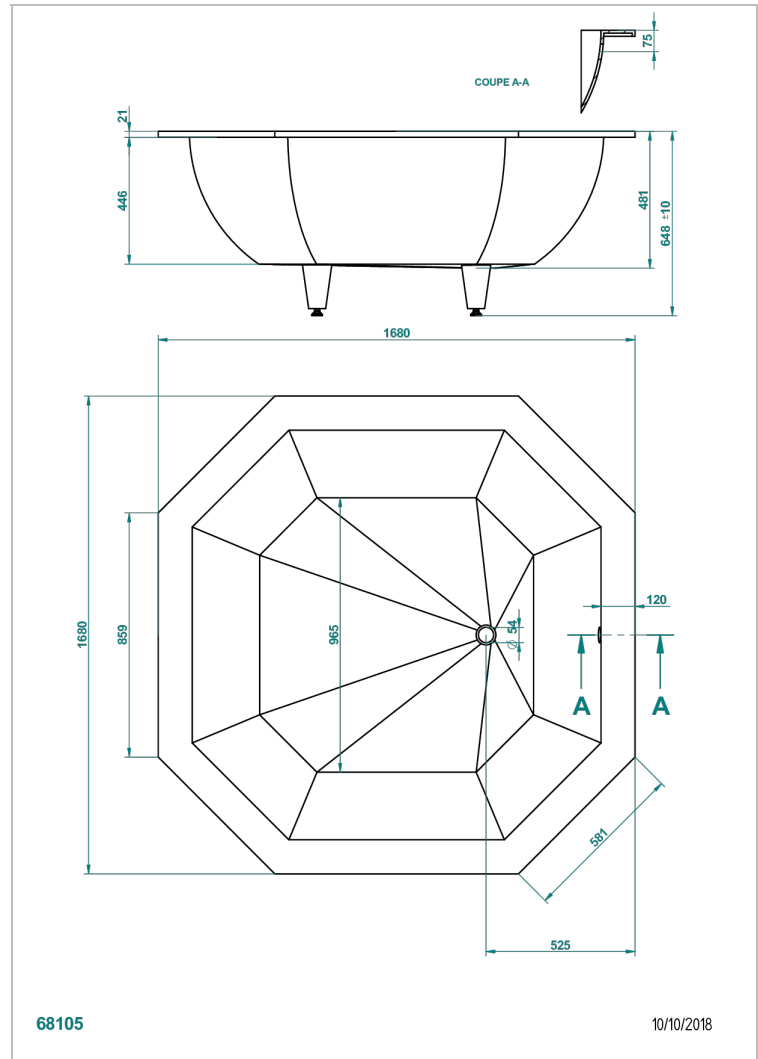

BUILT-IN BATHTUB

B10-B690

Athenes built-in bathtub 168 x 168 x 65 cm, delivered without waste

THG[®]
PARIS

CHARACTERISTIC

- Built-in bathtub
- Athenes built-in bathtub 168 x 168 x 65 cm, delivered without waste

RELATED SKU'S

- Ref. B12-K12A Whirlpool system with 12 aero jets
- Ref. B12-K14H Whirlpool system with 14 hydro jets
- Ref. B12-K14H12A Whirlpool system with 14 hydro jets and 12 aero jets
- Ref. B12-K110 Disinfection system
- Ref. B12-K102AB Chromato-lighting system on whirlpool bathtub
- Ref. B16-P100 Headrest 30 x 30 cm, white
- Ref. B16-P103 Headrest 13 x 26 cm, half cylindrical, white
- Ref. B16-P104 Polyurethane gel headrest 30 x 12 cm, h. 4 cm, white
- Ref. B16-P105 Polyurethane gel headrest 38.5 x 21 cm, h. 2 cm, white
- Ref. B16-P106 Polyurethane gel headrest 30 x 7 cm, h. 2 cm, white
- Ref. B16-P107 Polyurethane gel headrest 35 x 40 cm, h. 5,5 cm,, white
- Ref. B16-K111 Filling system by water blade
- Ref. B16-K102 Chromato-lighting system on bathtub without whirlpool system