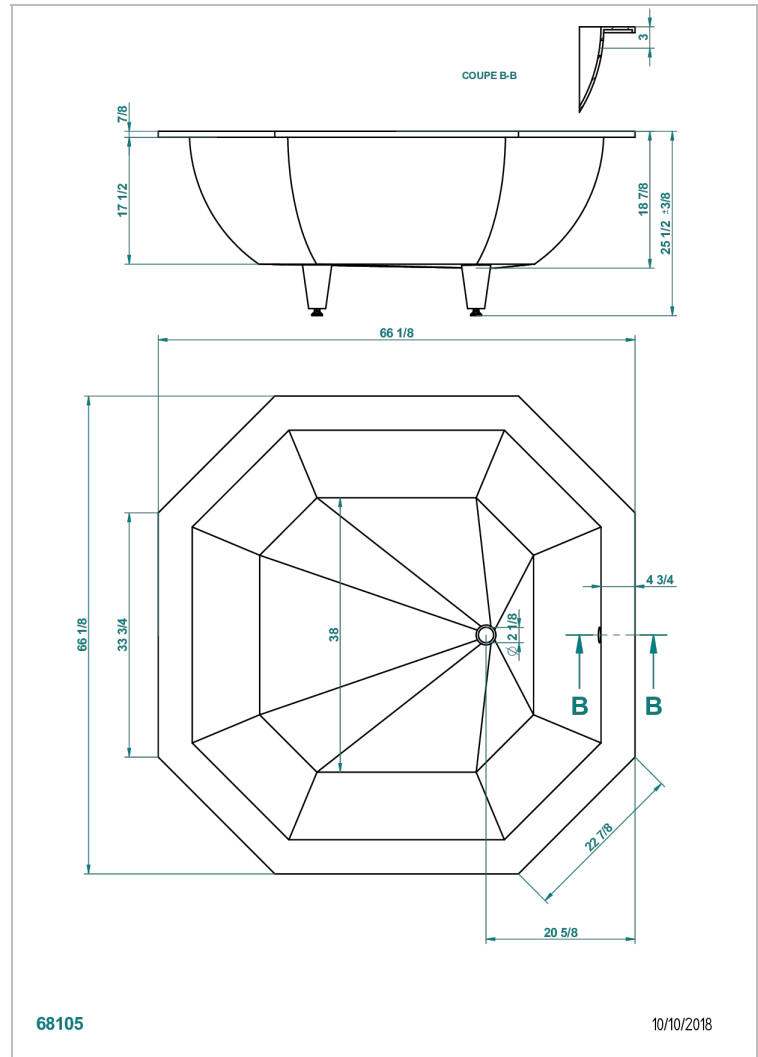

BUILT-IN BATHTUB

B10-B690

Athenes built-in bathtub 168 x 168 x 65 cm, delivered without waste

CHARACTERISTIC

- Built-in bathtub
- Athenes built-in bathtub 168 x 168 x 65 cm, delivered without waste

RELATED SKU'S

- Ref. B12-K12A Whirlpool system with 12 aero jets
- Ref. B12-K14H Whirlpool system with 14 hydro jets
- Ref. B12-K14H12A Whirlpool system with 14 hydro jets and 12 aero jets
- Ref. B12-K110 Disinfection system
- Ref. B12-K102AB Chromato-lighting system on whirlpool bathtub
- Ref. B16-P100 Headrest 30 x 30 cm, white
- Ref. B16-P103 Headrest 13 x 26 cm, half cylindrical, white
- Ref. B16-P104 Polyurethane gel headrest 30 x 12 cm, h. 4 cm, white
- Ref. B16-P105 Polyurethane gel headrest 38.5 x 21 cm, h. 2 cm, white
- Ref. B16-P106 Polyurethane gel headrest 30 x 7 cm, h. 2 cm, white
- Ref. B16-P107 Polyurethane gel headrest 35 x 40 cm, h. 5,5 cm,, white
- Ref. B16-K111 Filling system by water blade
- Ref. B16-K102 Chromato-lighting system on bathtub without whirlpool system