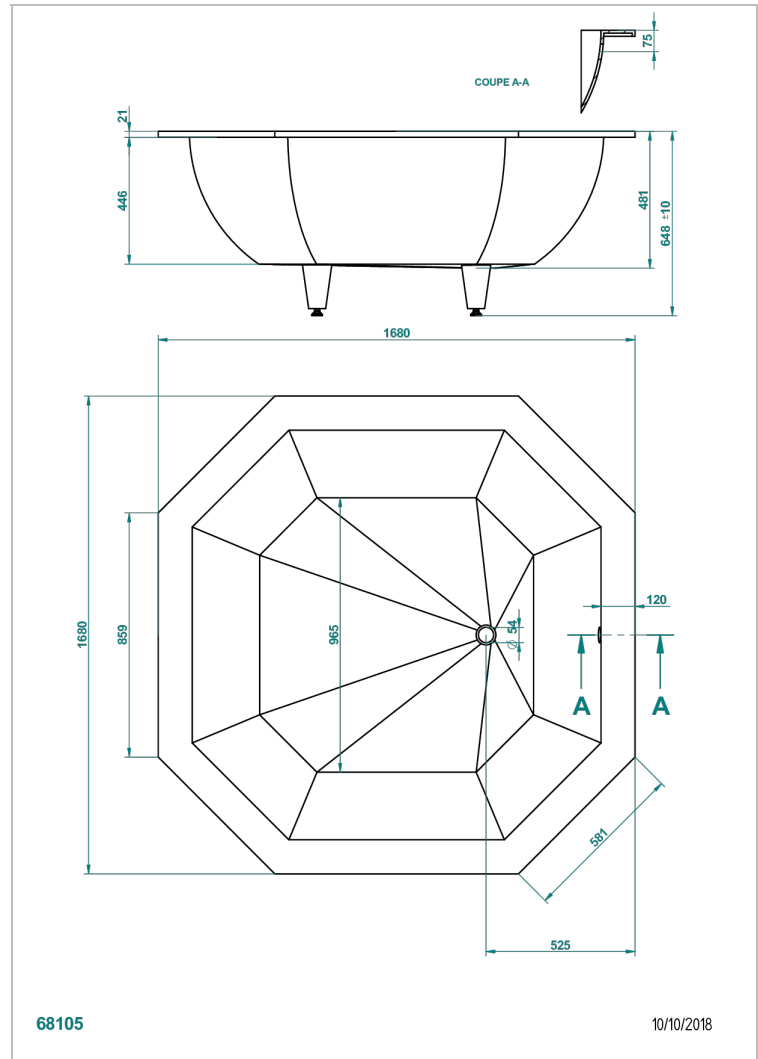

BUILT-IN BATHTUB

B10-B690

Athenes built-in bathtub 168 x 168 x 65 cm, delivered without waste

CHARACTERISTIC

- Built-in bathtub
- Athenes built-in bathtub 168 x 168 x 65 cm, delivered without waste

RELATED SKU'S

- Ref. B12-K12A Whirlpool system with 12 aero jets
- Ref. B12-K14H Whirlpool system with 14 hydro jets
- Ref. B12-K14H12A Whirlpool system with 14 hydro jets and 12 aero jets
- Ref. B12-K110 Disinfection system
- Ref. B12-K102AB Chromato-lighting system on whirlpool bathtub
- Ref. B16-P100 Headrest 30 x 30 cm, white
- Ref. B16-P103 Headrest 13 x 26 cm, half cylindrical, white
- Ref. B16-P104 Polyurethane gel headrest 30 x 12 cm, h. 4 cm, white
- Ref. B16-P105 Polyurethane gel headrest 38.5 x 21 cm, h. 2 cm, white
- Ref. B16-P106 Polyurethane gel headrest 30 x 7 cm, h. 2 cm, white
- Ref. B16-P107 Polyurethane gel headrest 35 x 40 cm, h. 5,5 cm,, white
- Ref. B16-K111 Filling system by water blade
- Ref. B16-K102 Chromato-lighting system on bathtub without whirlpool system