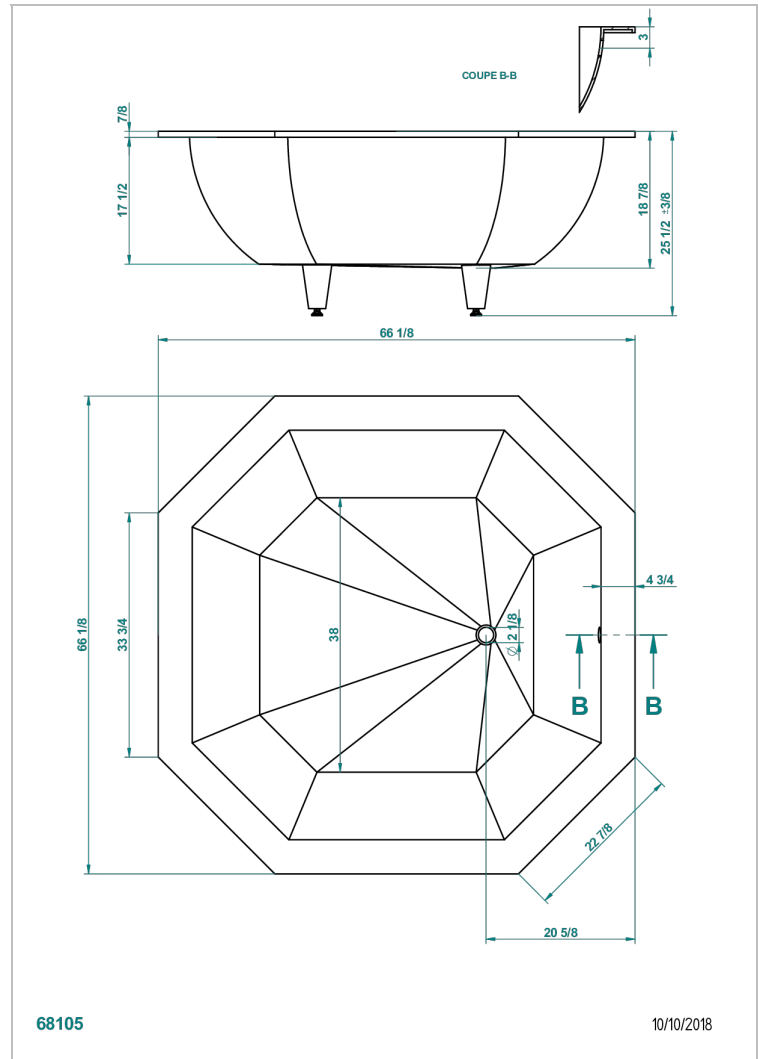

BUILT-IN BATHTUB

B10-B690

Athenes built-in bathtub 168 x 168 x 65 cm, delivered without waste

THG[®]
PARIS

CHARACTERISTIC

- Built-in bathtub
- Athenes built-in bathtub 168 x 168 x 65 cm, delivered without waste

RELATED SKU'S

- Ref. B12-K12A Whirlpool system with 12 aero jets
- Ref. B12-K14H Whirlpool system with 14 hydro jets
- Ref. B12-K14H12A Whirlpool system with 14 hydro jets and 12 aero jets
- Ref. B12-K110 Disinfection system
- Ref. B12-K102AB Chromato-lighting system on whirlpool bathtub
- Ref. B16-P100 Headrest 30 x 30 cm, white
- Ref. B16-P103 Headrest 13 x 26 cm, half cylindrical, white
- Ref. B16-P104 Polyurethane gel headrest 30 x 12 cm, h. 4 cm, white
- Ref. B16-P105 Polyurethane gel headrest 38.5 x 21 cm, h. 2 cm, white
- Ref. B16-P106 Polyurethane gel headrest 30 x 7 cm, h. 2 cm, white
- Ref. B16-P107 Polyurethane gel headrest 35 x 40 cm, h. 5,5 cm,, white
- Ref. B16-K111 Filling system by water blade
- Ref. B16-K102 Chromato-lighting system on bathtub without whirlpool system