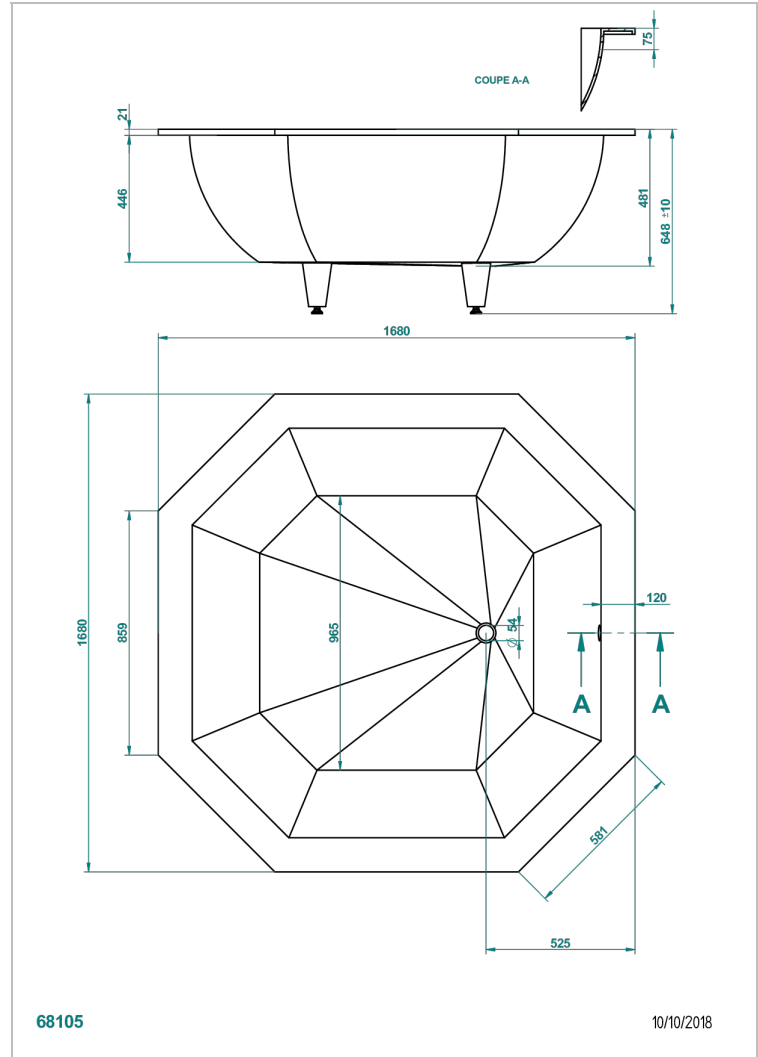

BANERA ENCASTRADA

B10-B690

Bañera ATHENES 168 x 168 x 65 cm encastrada, entregada sin desagüe

THG[®]
PARIS

CARACTERÍSTICAS

- Bañera encastrada
- Bañera ATHENES 168 x 168 x 65 cm encastrada, entregada sin desagüe

PRODUCTOS RELACIONADOS

- Ref. B12-K12A Whirlpool system with 12 aero jets
- Ref. B12-K14H Whirlpool system with 14 hydro jets
- Ref. B12-K14H12A Whirlpool system with 14 hydro jets and 12 aero jets
- Ref. B12-K110 Sistema de desinfeccion
- Ref. B12-K102AB Chromato-lighting system on whirlpool bathtub
- Ref. B16-P100 Almohada cuadrada 30 x 30 cm, blanca
- Ref. B16-P103 Almohada 13 x 26 cm, blanca
- Ref. B16-P104 Almohada 30 x 12 cm, h. 4 cm, blanca
- Ref. B16-P105 Almohada 38.5 x 21 cm, h. 2 cm, blanca
- Ref. B16-P106 Almohada 30 x 7 cm, h. 2 cm, blanca
- Ref. B16-P107 Almohada 35 x 40 cm, h. 5,5 cm, blanca
- Ref. B16-K111 Filling system by water blade
- Ref. B16-K102 Chromato-lighting system on bathtub without whirlpool system