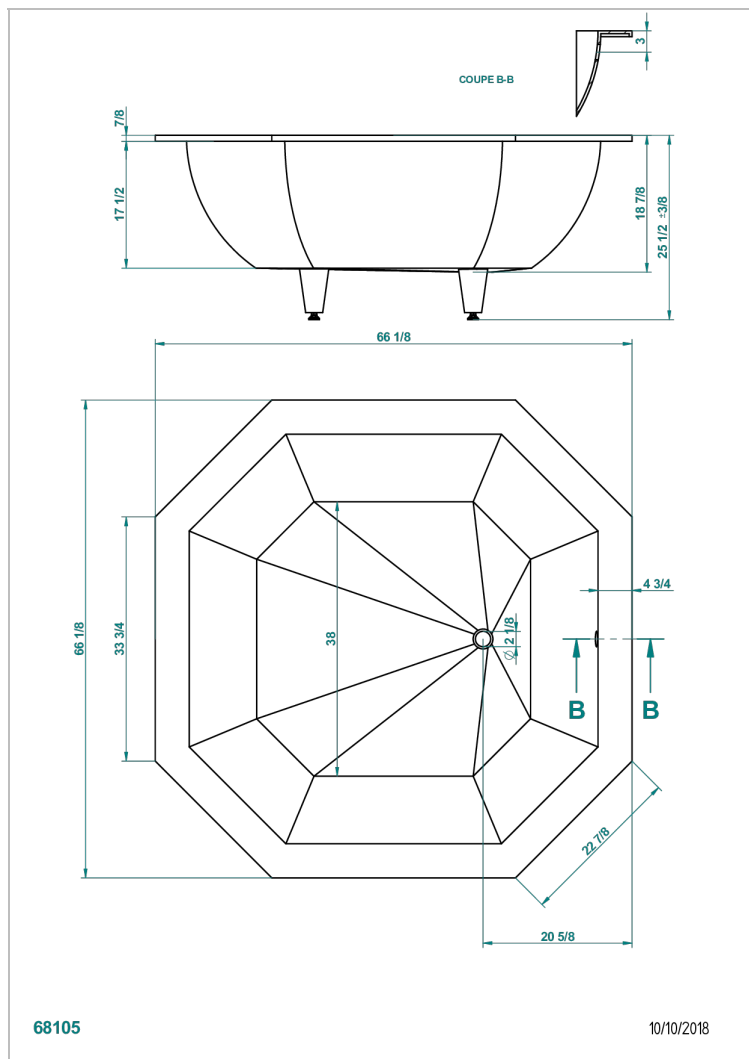

BUILT-IN BATHTUB

B10-B690

Athenes built-in bathtub 168 x 168 x 65 cm, delivered without waste

THG[®]
PARIS

CHARACTERISTIC

- Built-in bathtub
- Athenes built-in bathtub 168 x 168 x 65 cm, delivered without waste

RELATED SKU'S

- Ref. B12-K12A Whirlpool system with 12 aero jets
- Ref. B12-K14H Whirlpool system with 14 hydro jets
- Ref. B12-K14H12A Whirlpool system with 14 hydro jets and 12 aero jets
- Ref. B12-K110 Disinfection system
- Ref. B12-K102AB Chromato-lighting system on whirlpool bathtub
- Ref. B16-P100 Headrest 30 x 30 cm, white
- Ref. B16-P103 Headrest 13 x 26 cm, half cylindrical, white
- Ref. B16-P104 Polyurethane gel headrest 30 x 12 cm, h. 4 cm, white
- Ref. B16-P105 Polyurethane gel headrest 38.5 x 21 cm, h. 2 cm, white
- Ref. B16-P106 Polyurethane gel headrest 30 x 7 cm, h. 2 cm, white
- Ref. B16-P107 Polyurethane gel headrest 35 x 40 cm, h. 5,5 cm,, white
- Ref. B16-K111 Filling system by water blade
- Ref. B16-K102 Chromato-lighting system on bathtub without whirlpool system