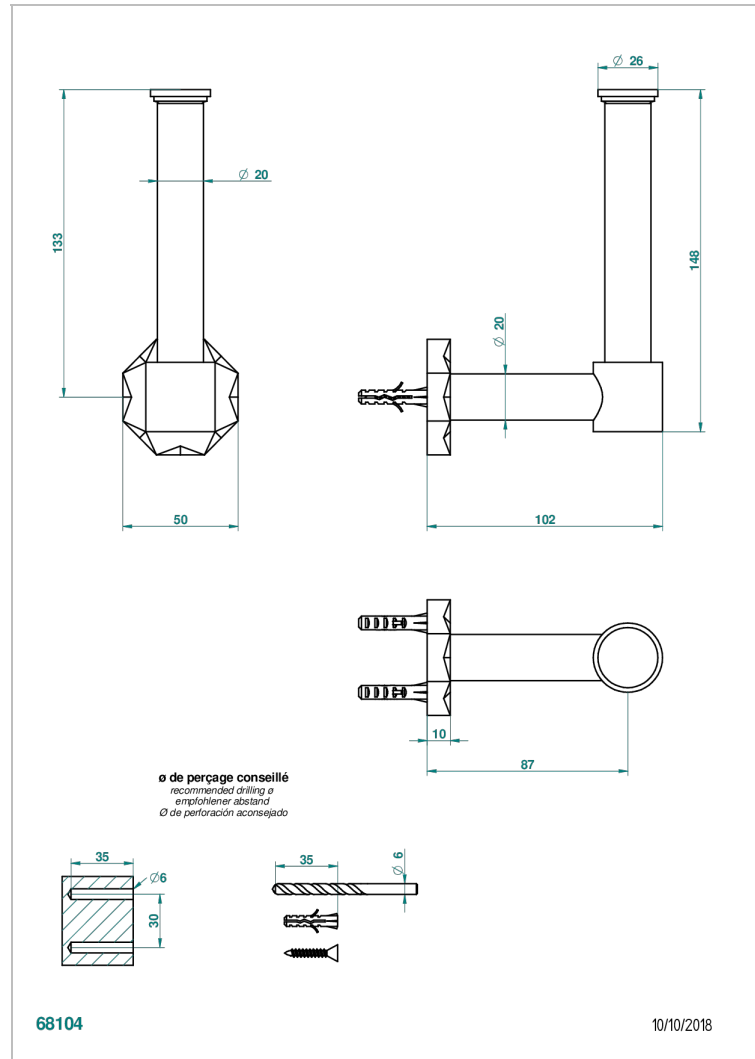

NIHAL GREEN PORCELAIN

U2R-542

Reserve toilet paper holder

CHARACTERISTIC

- Nihal Green porcelain
- Reserve toilet paper holder

AVAILABLE FINITIONS

Black ceram - D30
 Blush PVD - H62
 Brass color PVD - H49
 Brown bronze color PVD - F33
 Chrome polished - A02
 Chrome polished / gold polished - G02