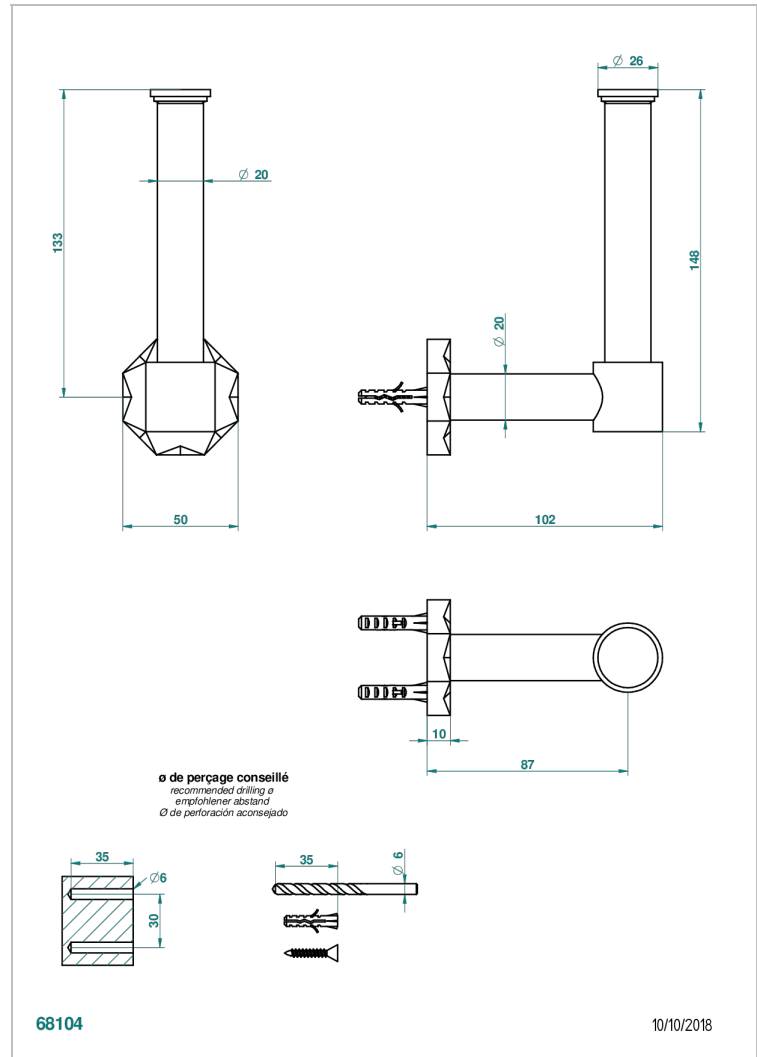

NIHAL IVORY PORCELAIN

U2N-542

Reserve toilet paper holder

THG[®]
PARIS

CHARACTERISTIC

- Nihal Ivory porcelain
- Reserve toilet paper holder

AVAILABLE FINITIONS

Black ceram - D30
Blush PVD - H62
Brass color PVD - H49
Brown bronze color PVD - F33
Chrome polished - A02
Chrome polished / gold polished - G02