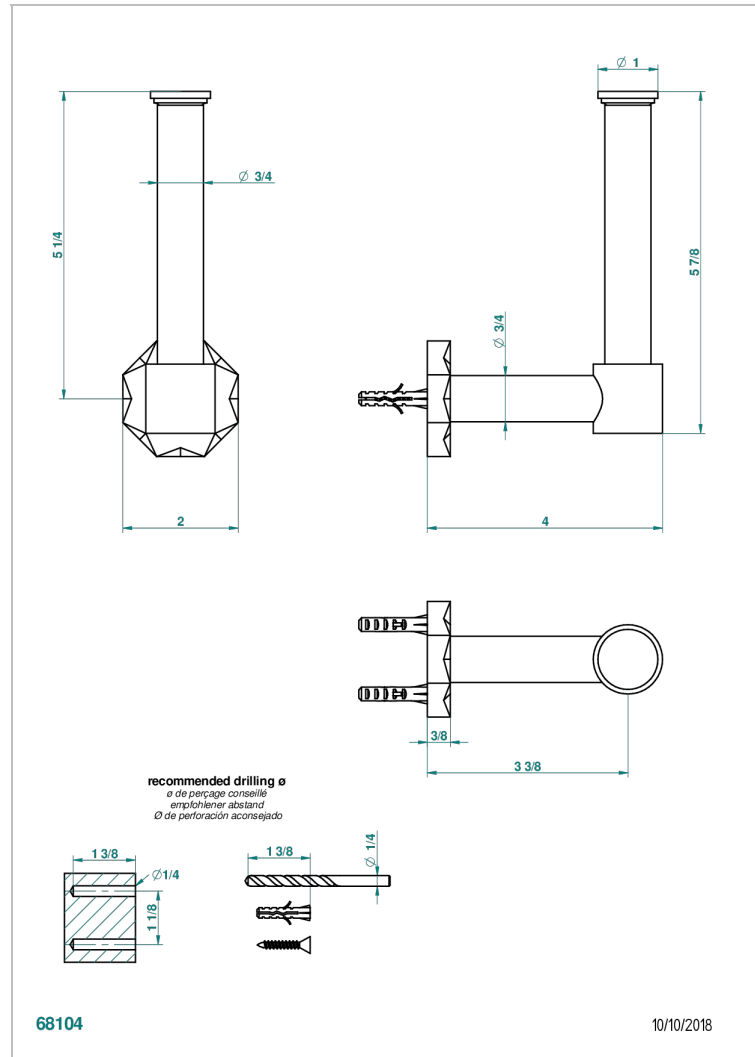

# NIHAL IVORY PORCELAIN

U2N-542

Reserve toilet paper holder

## CHARACTERISTIC

- Nihal Ivory porcelain
- Reserve toilet paper holder