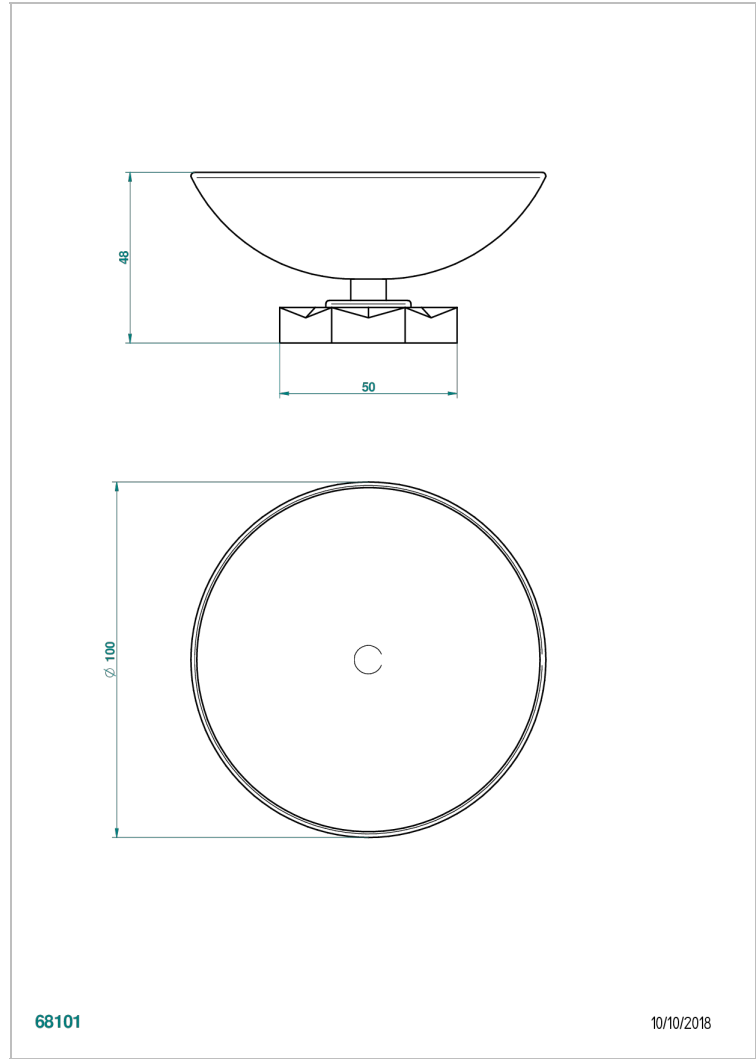

NIHAL BLUE PORCELAIN

U2L-544

Soap dish, freestanding , 4" diameter

CHARACTERISTIC

- Nihal Blue porcelain
- Soap dish, freestanding , 4" diameter

AVAILABLE FINITIONS

Black ceram - D30
Blush PVD - H62
Brass color PVD - H49
Brown bronze color PVD - F33
Chrome polished - A02
Chrome polished / gold polished - G02