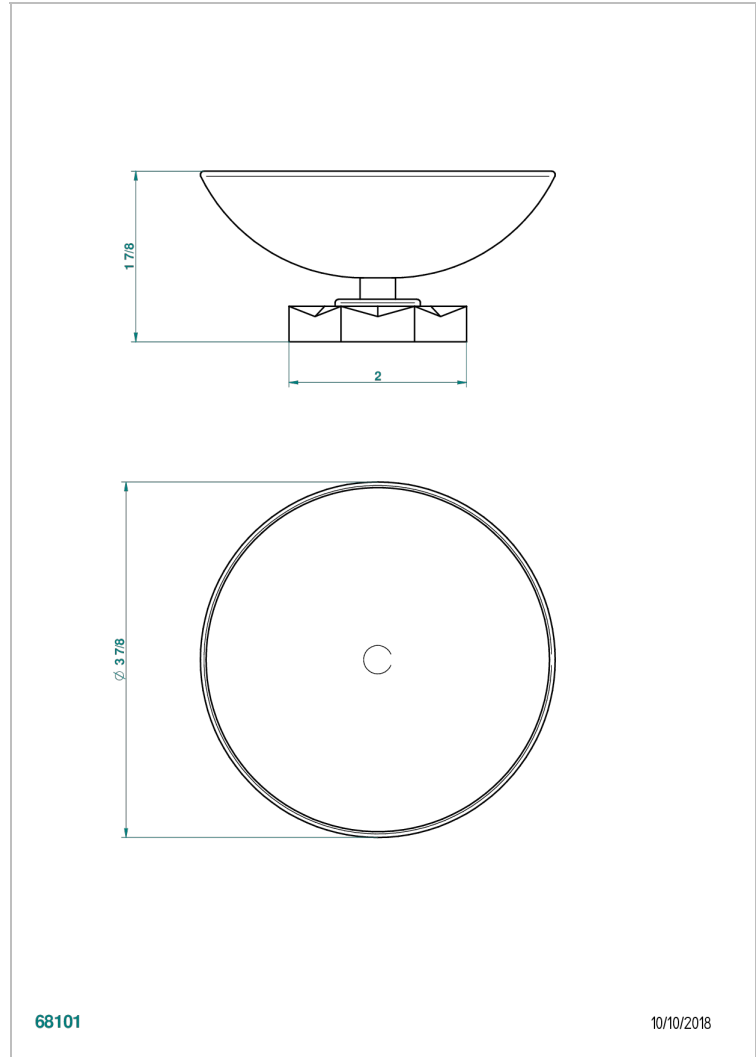

NIHAL BLUE PORCELAIN

U2L-544

Soap dish, freestanding , 4" diameter

CHARACTERISTIC

- Nihal Blue porcelain
- Soap dish, freestanding , 4" diameter

AVAILABLE FINITIONS

Black ceram - D30
Blush PVD - H62
Brass color PVD - H49
Brown bronze color PVD - F33
Chrome polished - A02
Chrome polished / gold polished - G02