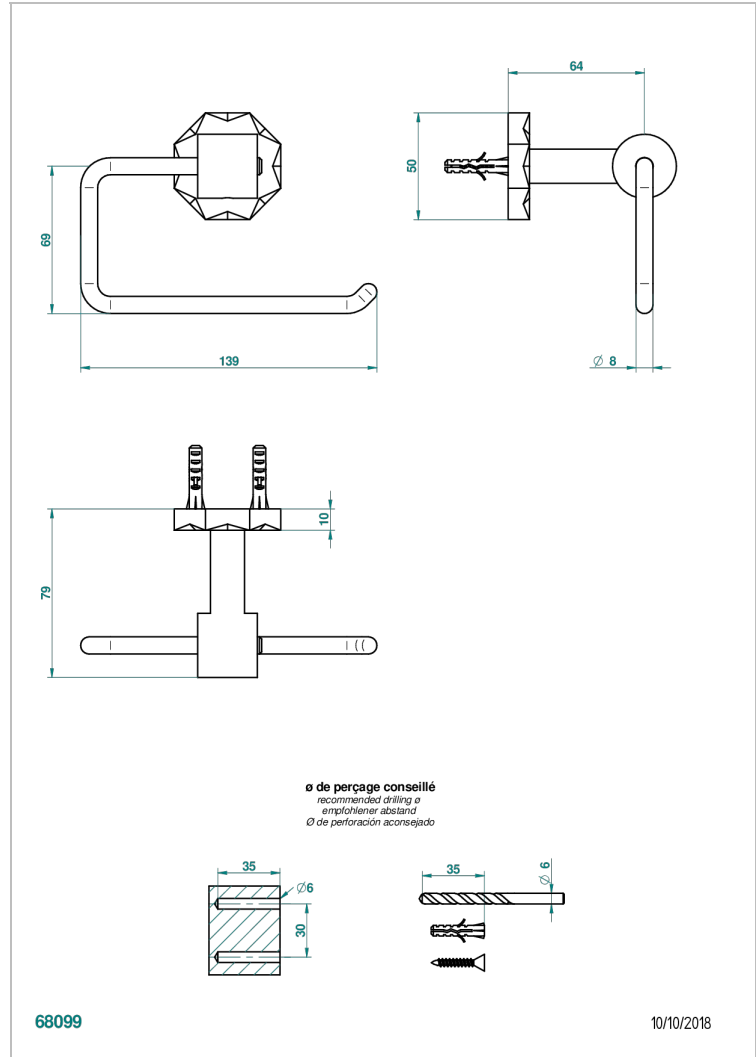

NIHAL GREEN PORCELAIN

U2R-538A

Toilet paper holder, single mount without cover

CHARACTERISTIC

- Nihal Green porcelain
- Toilet paper holder, single mount without cover

AVAILABLE FINITIONS

Black ceram - D30
Blush PVD - H62
Brass color PVD - H49
Brown bronze color PVD - F33
Chrome polished - A02
Chrome polished / gold polished - G02