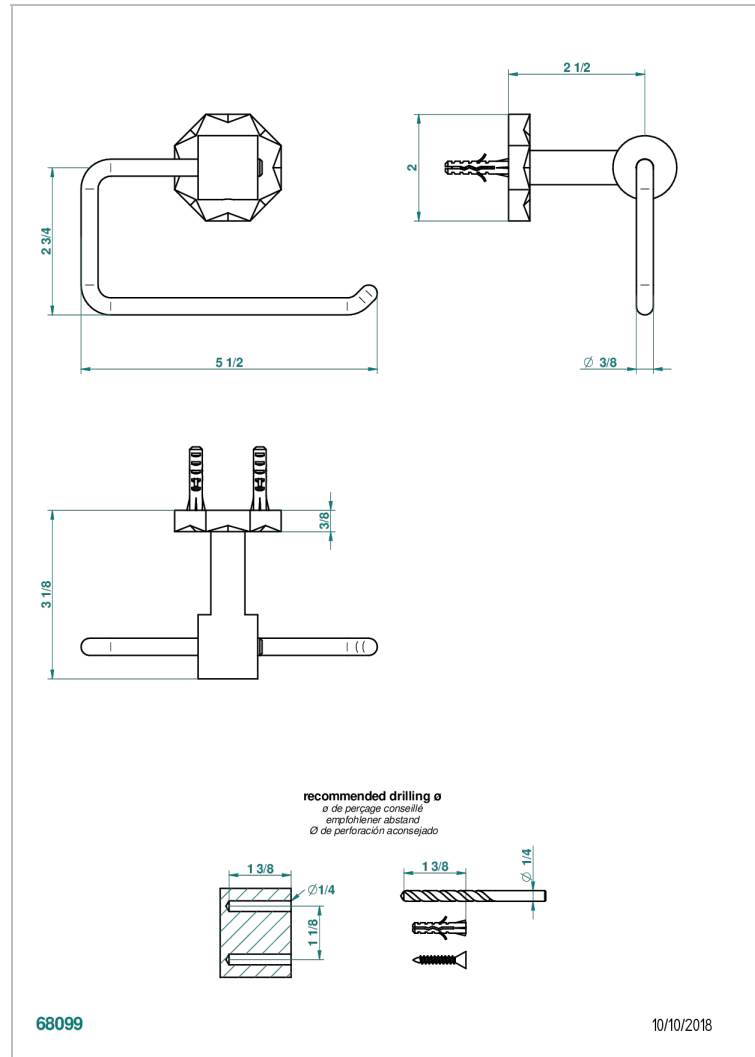

NIHAL GREEN PORCELAIN

U2R-538A

Toilet paper holder, single mount without cover

CHARACTERISTIC

- Nihal Green porcelain
- Toilet paper holder, single mount without cover

AVAILABLE FINITIONS

Black ceram - D30
 Blush PVD - H62
 Brass color PVD - H49
 Brown bronze color PVD - F33
 Chrome polished - A02
 Chrome polished / gold polished - G02