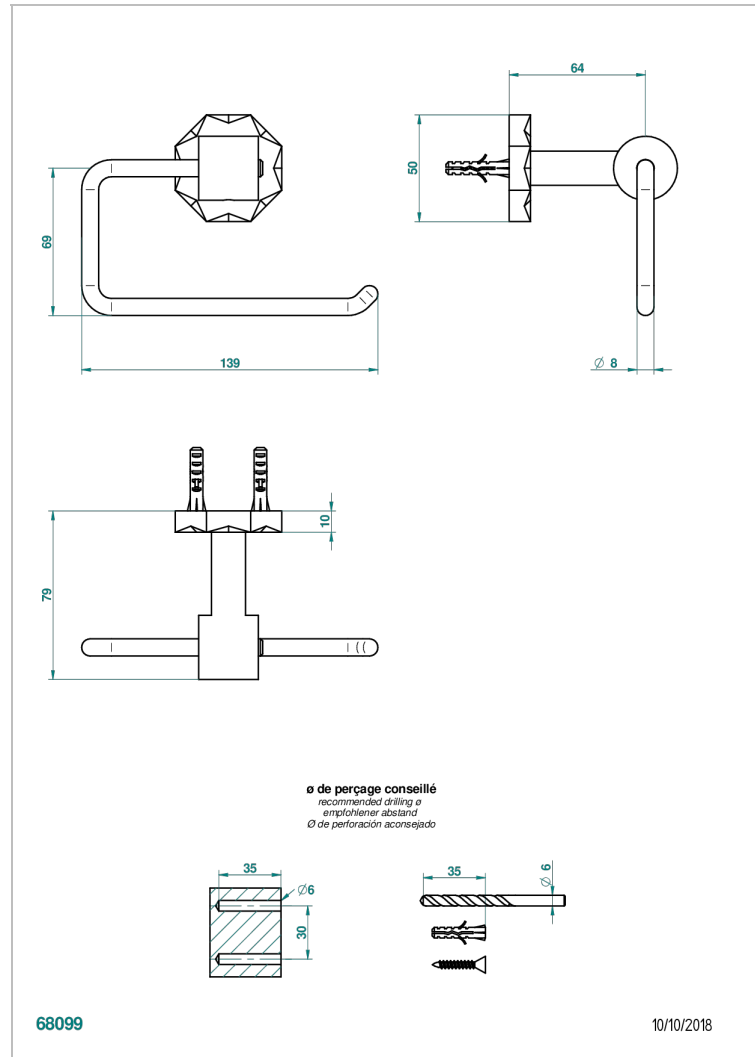

NIHAL BLACK PORCELAIN

U2P-538A

Toilet paper holder, single mount without cover

CHARACTERISTIC

- Nihal Black porcelain
- Toilet paper holder, single mount without cover

AVAILABLE FINITIONS

Black ceram - D30
Blush PVD - H62
Brass color PVD - H49
Brown bronze color PVD - F33
Chrome polished - A02
Chrome polished / gold polished - G02