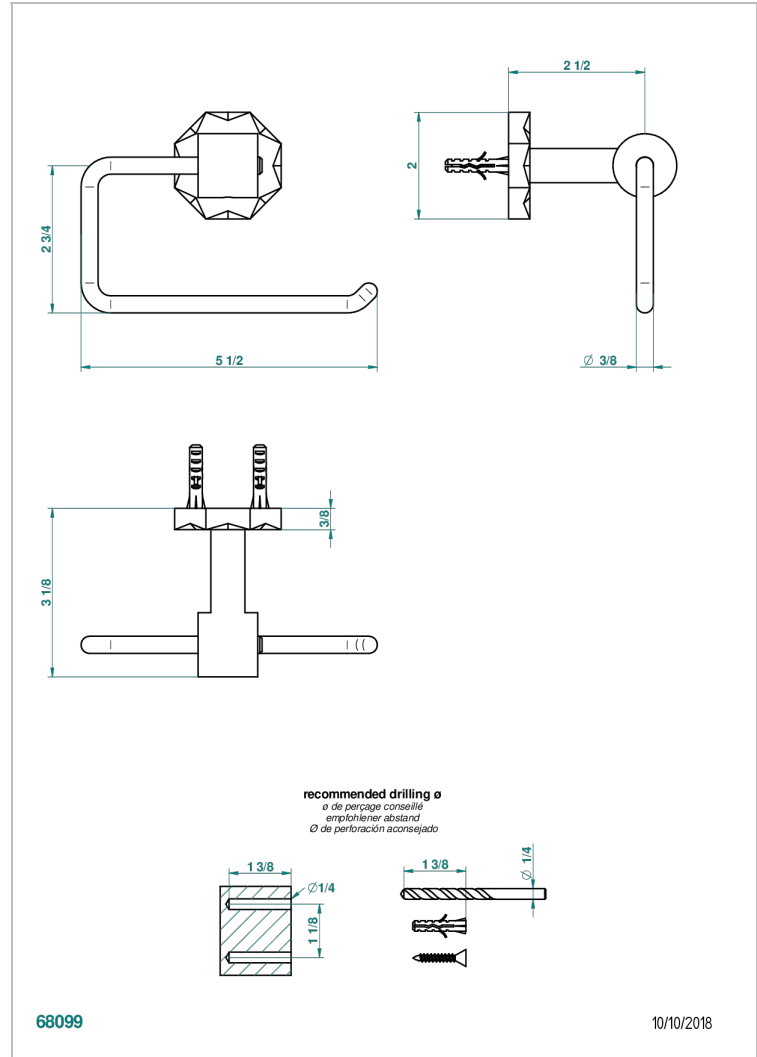

NIHAL BLACK PORCELAIN

U2P-538A

Toilet paper holder, single mount without cover

CHARACTERISTIC

- Nihal Black porcelain
- Toilet paper holder, single mount without cover

AVAILABLE FINITIONS

Black ceram - D30
 Blush PVD - H62
 Brass color PVD - H49
 Brown bronze color PVD - F33
 Chrome polished - A02
 Chrome polished / gold polished - G02