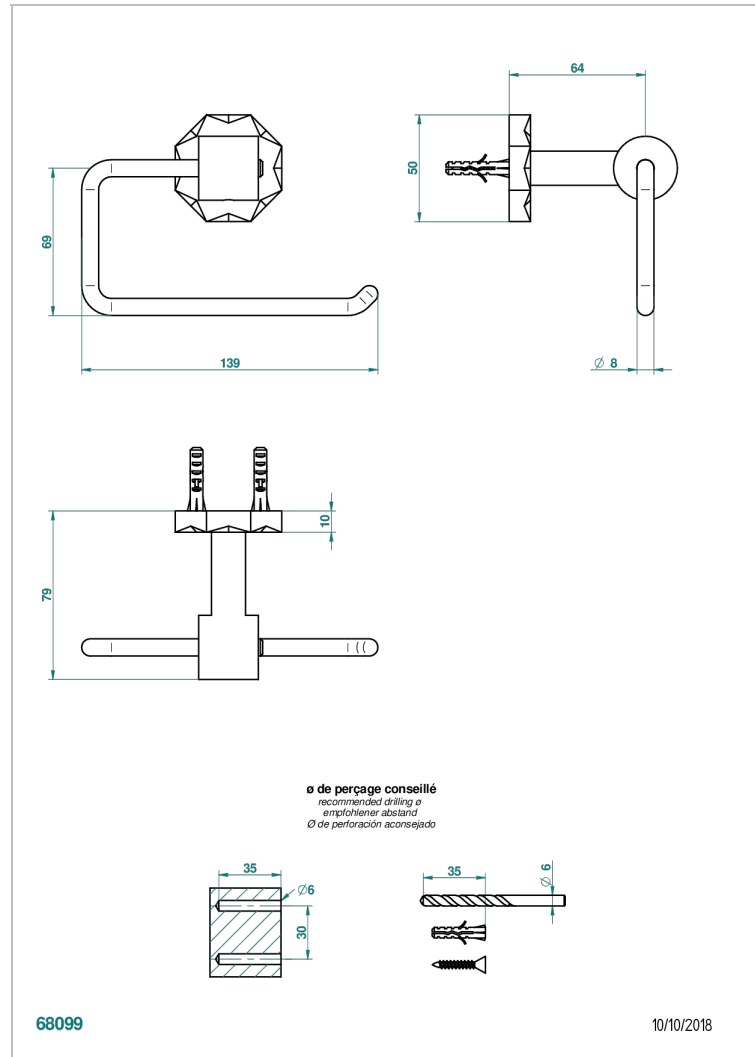

NIHAL IVORY PORCELAIN

U2N-538A

Toilet paper holder, single mount without cover

CHARACTERISTIC

- Nihal Ivory porcelain
- Toilet paper holder, single mount without cover

AVAILABLE FINITIONS

Black ceram - D30
Blush PVD - H62
Brass color PVD - H49
Brown bronze color PVD - F33
Chrome polished - A02
Chrome polished / gold polished - G02