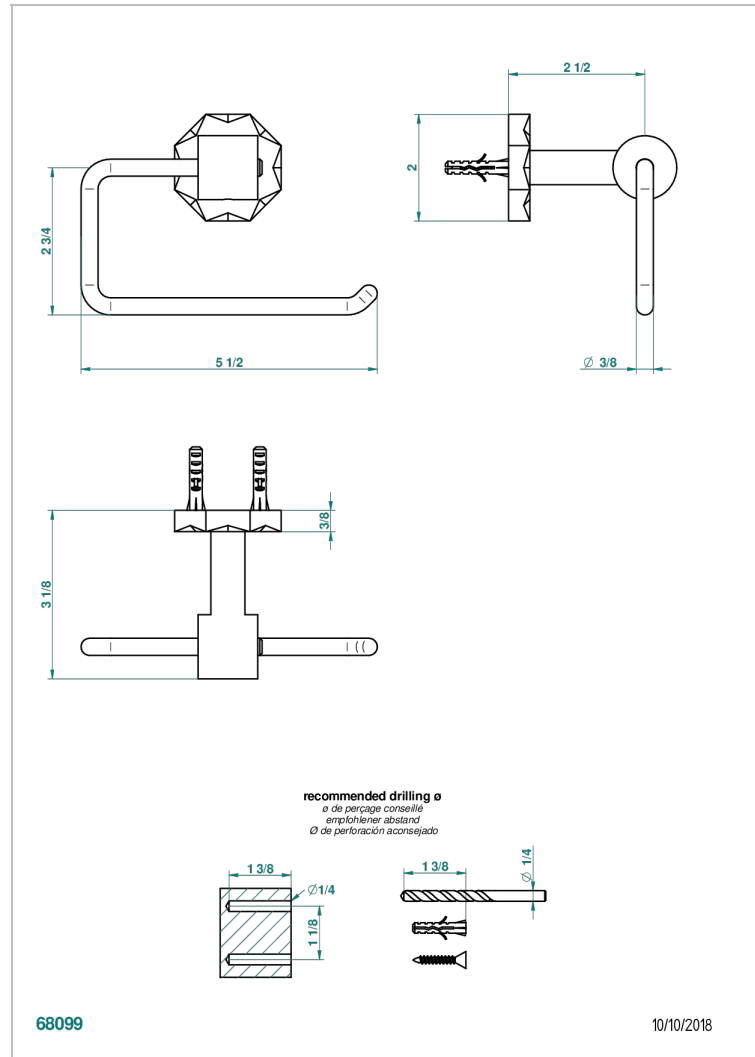

# NIHAL IVORY PORCELAIN

U2N-538A

Toilet paper holder, single mount without cover

68099

10/10/2018

## CHARACTERISTIC

- Nihal Ivory porcelain
- Toilet paper holder, single mount without cover