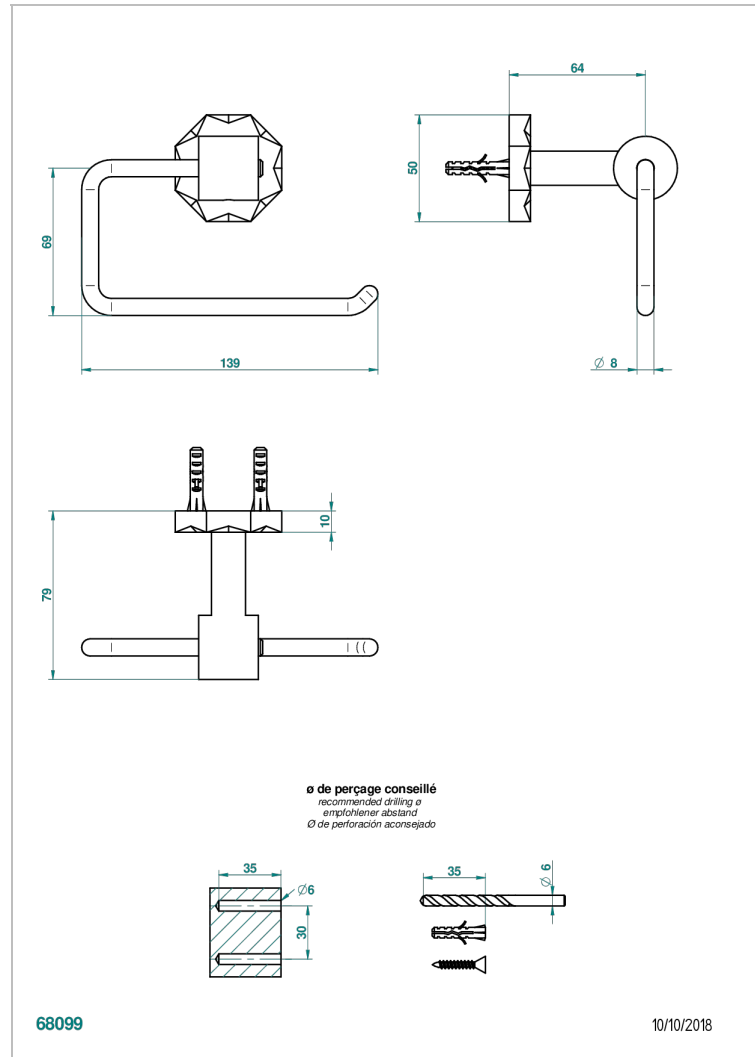

# NIHAL IVORY PORCELAIN

U2N-538A

Wall mounted WC paper holder without cover

THG<sup>®</sup>  
PARIS

## CHARACTERISTIC

- Nihal Ivory porcelain
- Wall mounted WC paper holder without cover