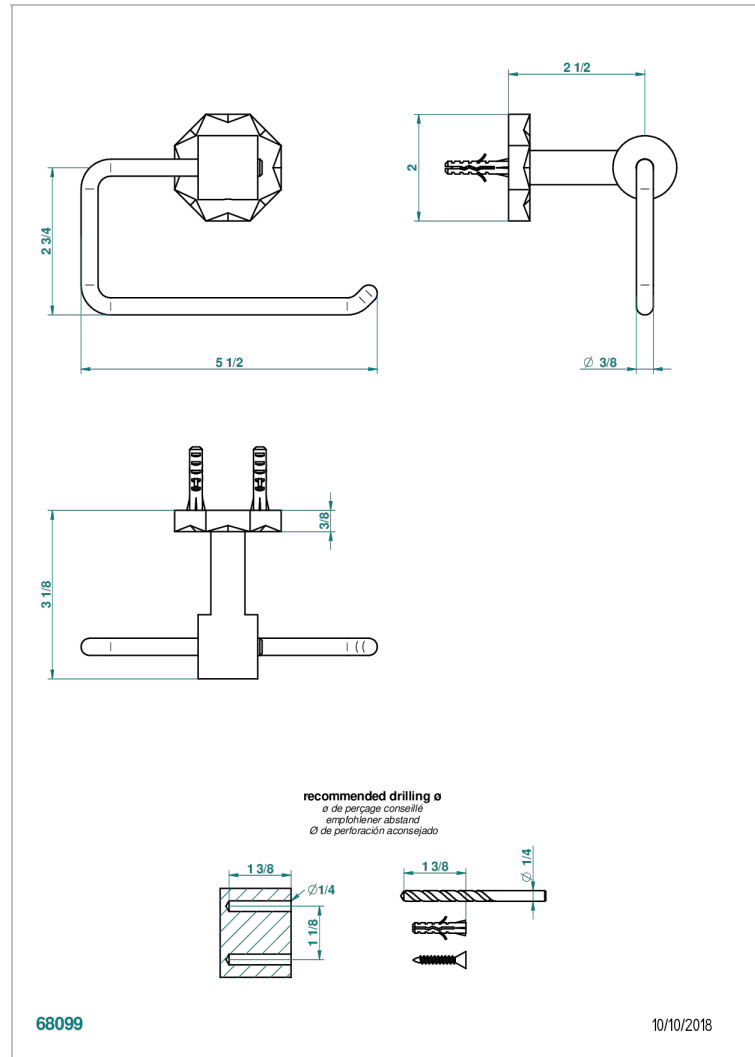

NIHAL IVORY PORCELAIN

U2N-538A

Wall mounted WC paper holder without cover

CHARACTERISTIC

- Nihal Ivory porcelain
- Wall mounted WC paper holder without cover

AVAILABLE FINITIONS

Antique nickel - H28
 Black ceram - D30
 Blush PVD - H62
 Brass color PVD - H49
 Brown bronze color PVD - F33
 Gold color PVD - H52