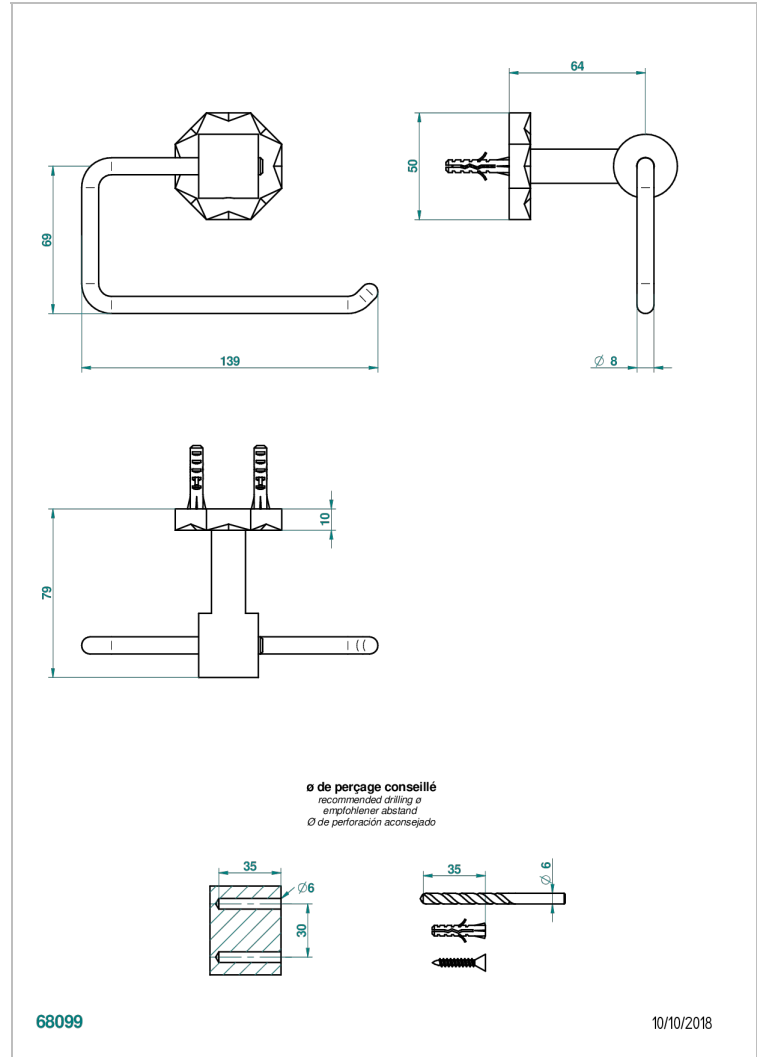

NIHAL BLUE PORCELAIN

U2L-538A

Toilet paper holder, single mount without cover

CHARACTERISTIC

- Nihal Blue porcelain
- Toilet paper holder, single mount without cover

AVAILABLE FINITIONS

Black ceram - D30
Blush PVD - H62
Brass color PVD - H49
Brown bronze color PVD - F33
Chrome polished - A02
Chrome polished / gold polished - G02