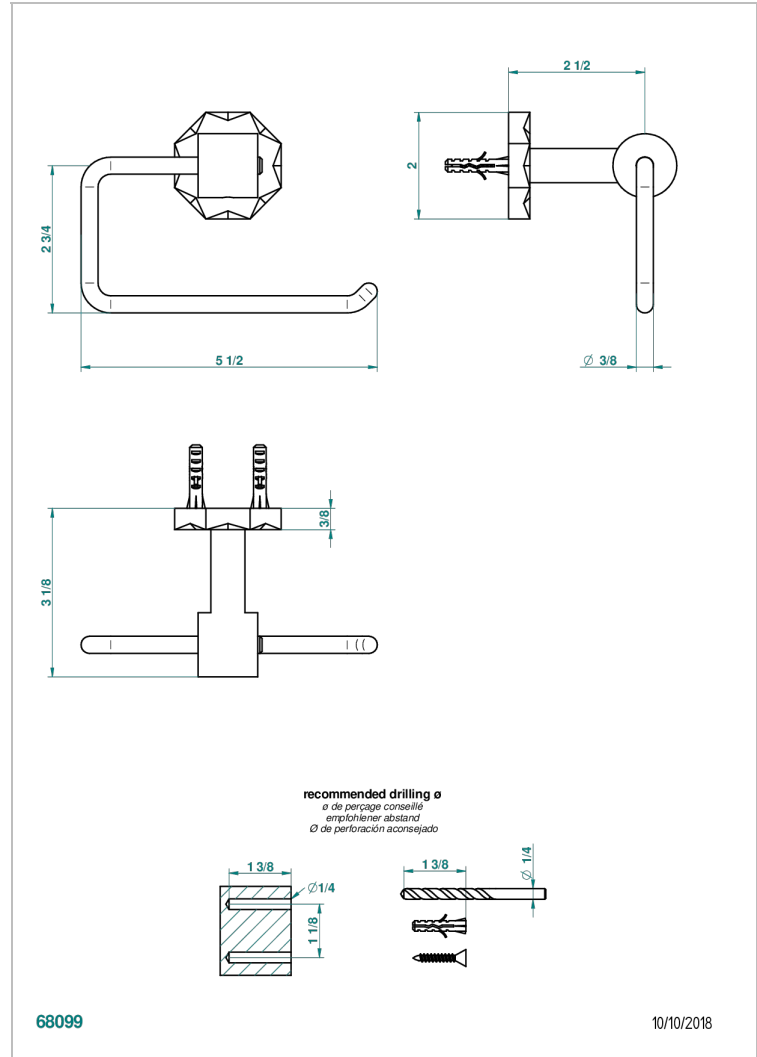

NIHAL BLUE PORCELAIN

U2L-538A

Toilet paper holder, single mount without cover

CHARACTERISTIC

- Nihal Blue porcelain
- Toilet paper holder, single mount without cover

AVAILABLE FINITIONS

Black ceram - D30
Blush PVD - H62
Brass color PVD - H49
Brown bronze color PVD - F33
Chrome polished - A02
Chrome polished / gold polished - G02