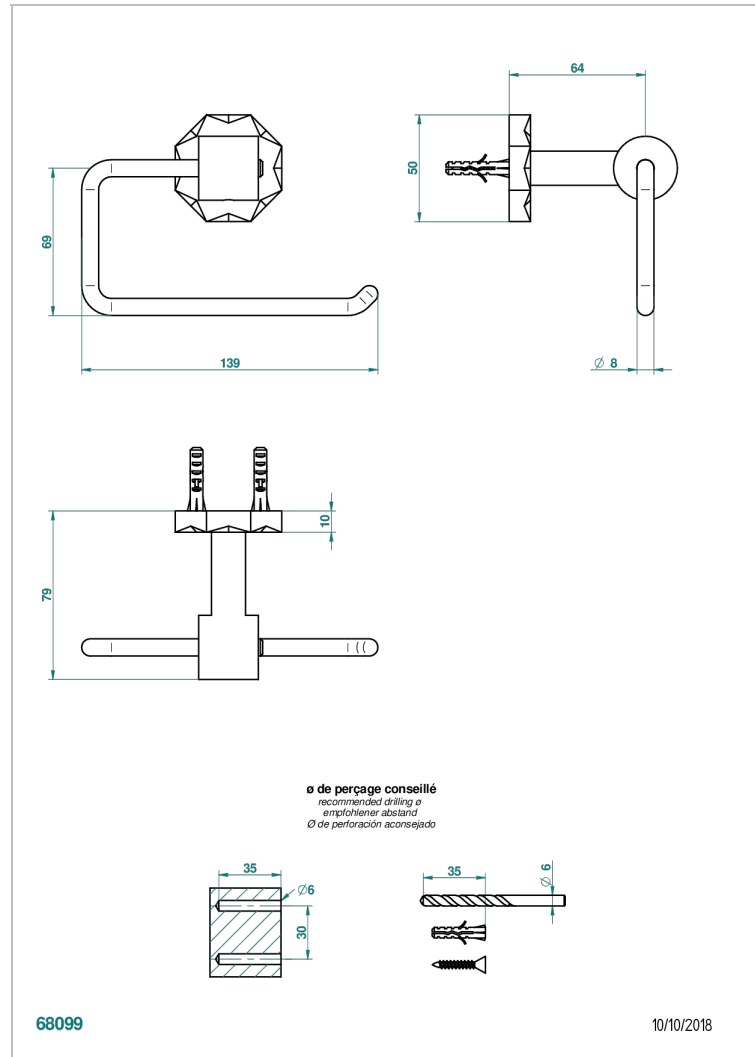

NIHAL BLUE PORCELAIN

U2L-538A

Wall mounted WC paper holder without cover

CHARACTERISTIC

- Nihal Blue porcelain
- Wall mounted WC paper holder without cover

AVAILABLE FINITIONS

Antique nickel - H28
Black ceram - D30
Blush PVD - H62
Brass color PVD - H49
Brown bronze color PVD - F33
Gold color PVD - H52