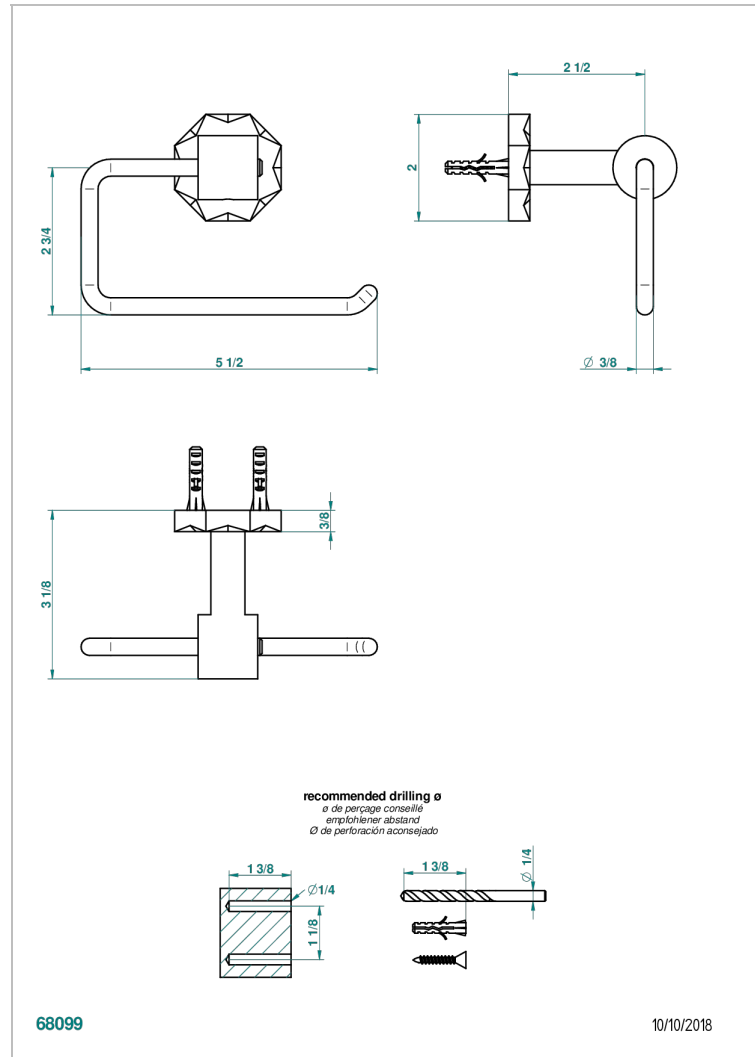

# NIHAL BLUE PORCELAIN

U2L-538A

Wall mounted WC paper holder without cover

THG  
PARIS

## CHARACTERISTIC

- Nihal Blue porcelain
- Wall mounted WC paper holder without cover