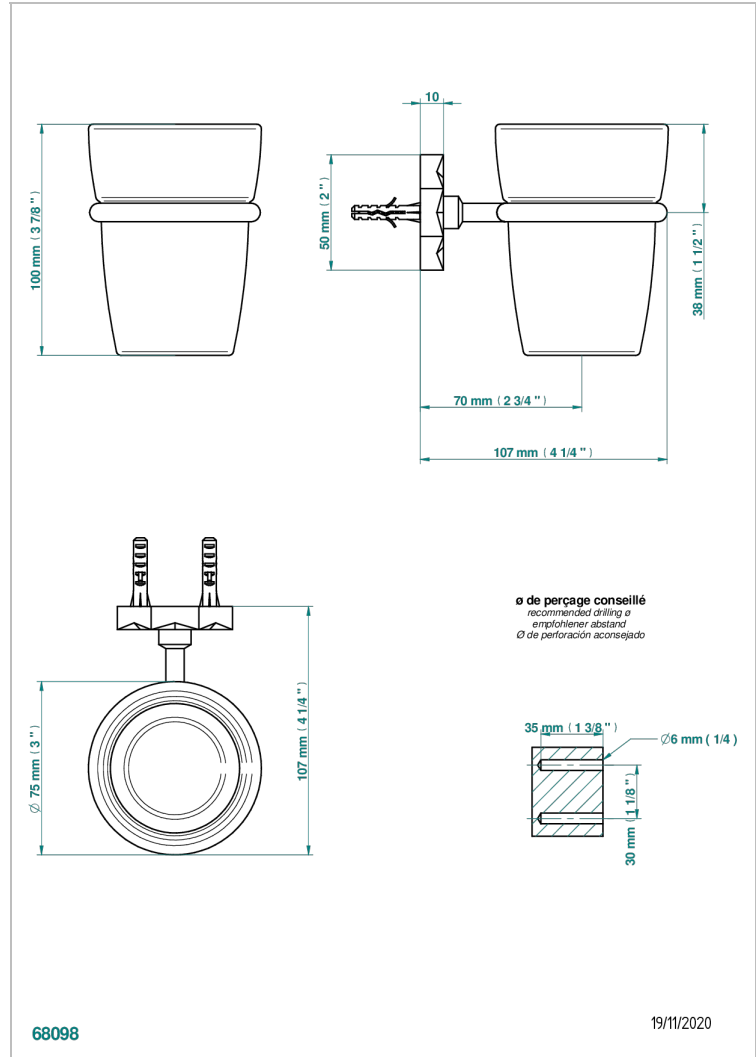

## CHARACTERISTIC

- Nihal Green porcelain
- Tumbler holder, wall mounted