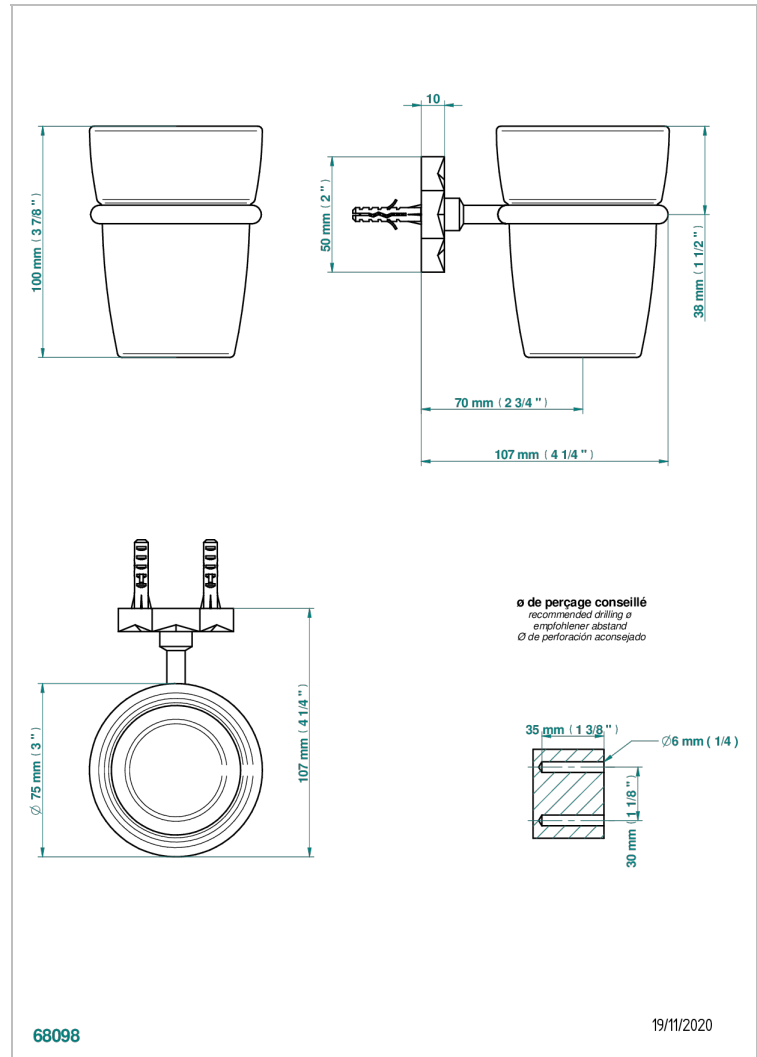

NIHAL BLACK PORCELAIN

U2P-536

Tumbler holder, wall mounted

CHARACTERISTIC

- Nihal Black porcelain
- Tumbler holder, wall mounted

AVAILABLE FINITIONS

Black ceram - D30
Blush PVD - H62
Brass color PVD - H49
Brown bronze color PVD - F33
Chrome polished - A02
Chrome polished / gold polished - G02