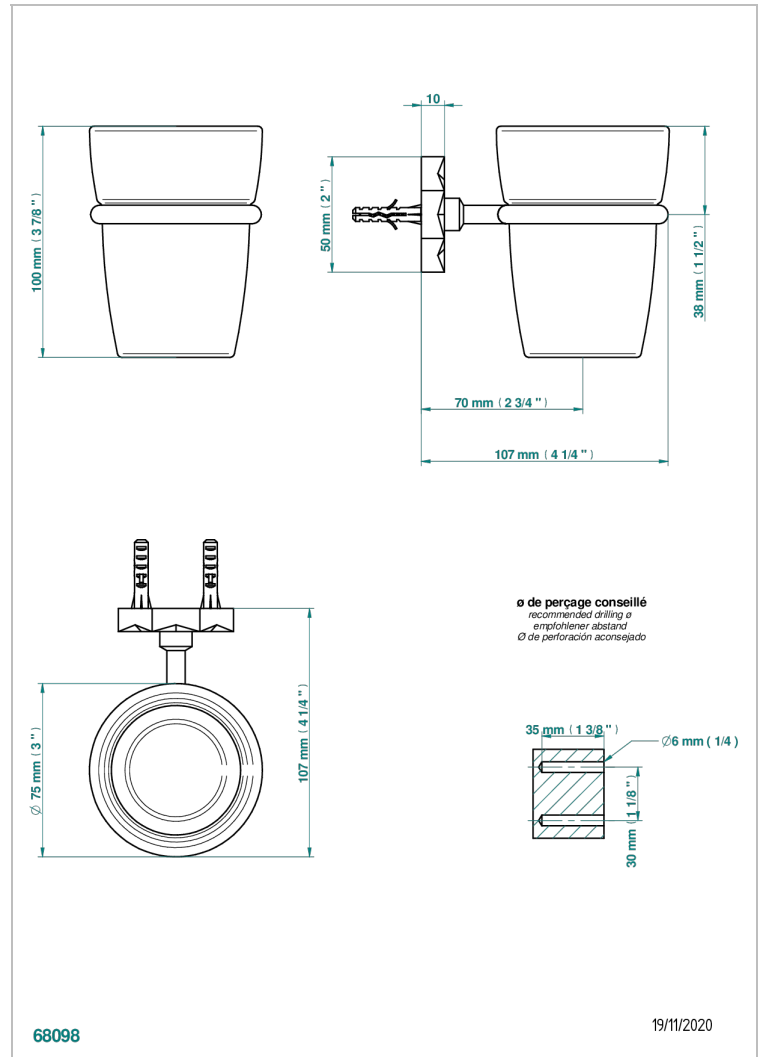

NIHAL IVORY PORCELAIN

U2N-536

Tumbler holder, wall mounted

THG[®]
PARIS

CHARACTERISTIC

- Nihal Ivory porcelain
- Tumbler holder, wall mounted

AVAILABLE FINITIONS

Black ceram - D30
Blush PVD - H62
Brass color PVD - H49
Brown bronze color PVD - F33
Chrome polished - A02
Chrome polished / gold polished - G02