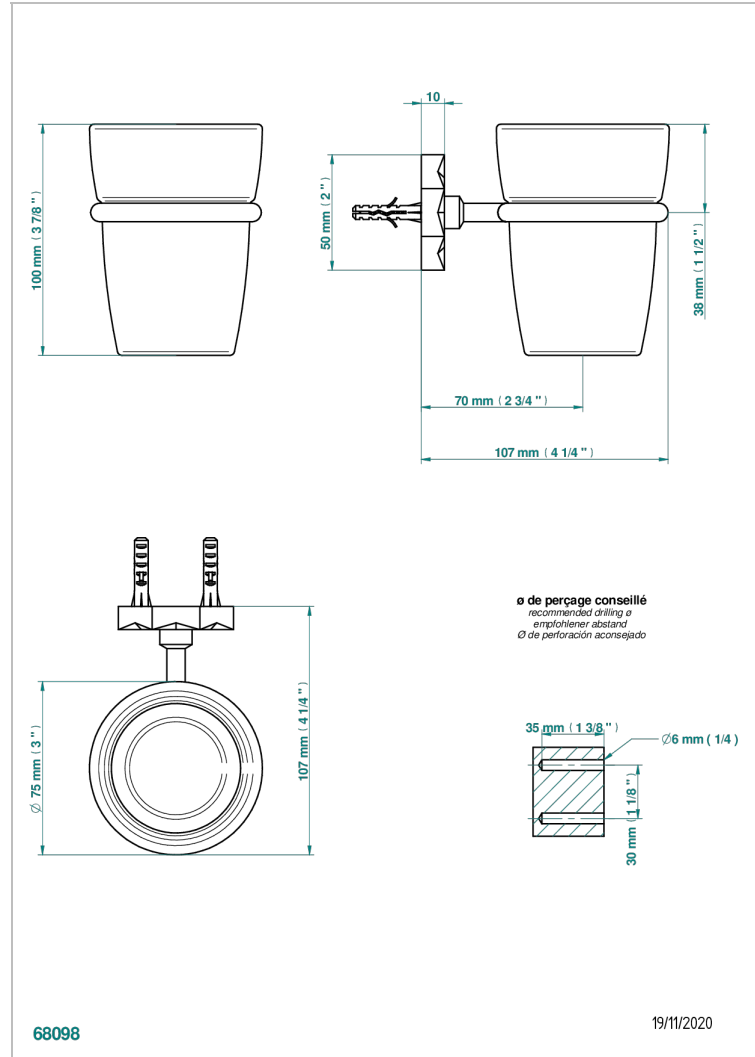

NIHAL BLUE PORCELAIN

U2L-536

Tumbler holder, wall mounted

CHARACTERISTIC

- Nihal Blue porcelain
- Tumbler holder, wall mounted

AVAILABLE FINITIONS

Black ceram - D30
Blush PVD - H62
Brass color PVD - H49
Brown bronze color PVD - F33
Chrome polished - A02
Chrome polished / gold polished - G02