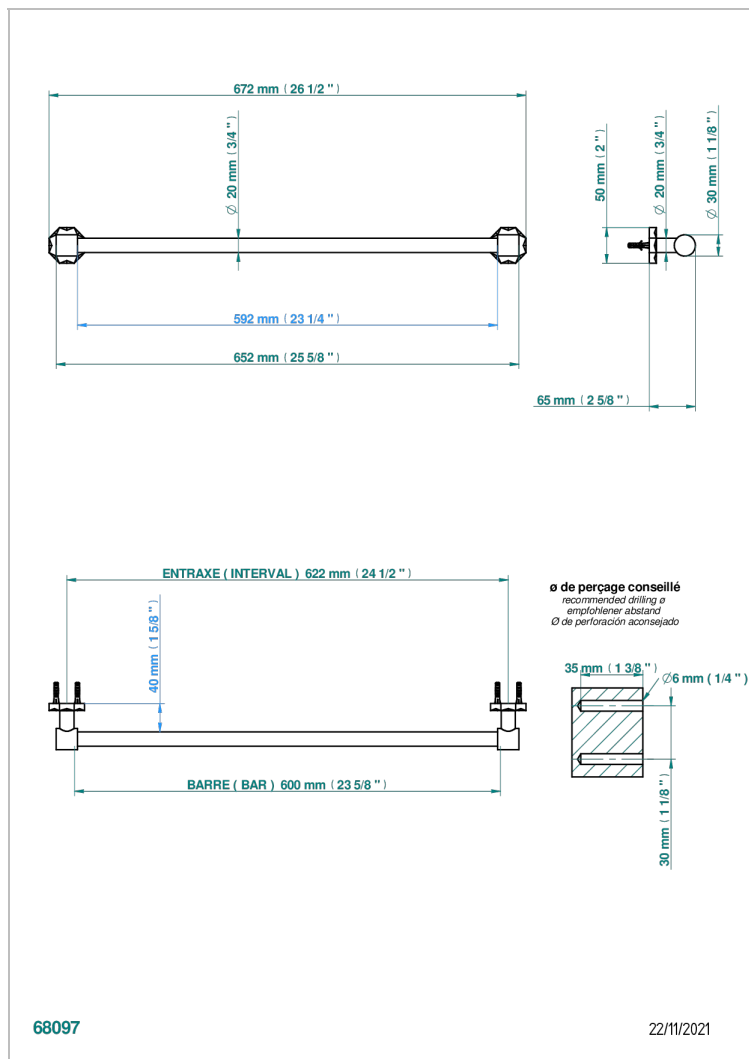

NIHAL GREEN PORCELAIN

U2R-520/60

Towel bar, 24" long

CHARACTERISTIC

- Nihal Green porcelain
- Towel bar, 24" long

AVAILABLE FINITIONS

Black ceram - D30
Blush PVD - H62
Brass color PVD - H49
Brown bronze color PVD - F33
Chrome polished - A02
Chrome polished / gold polished - G02