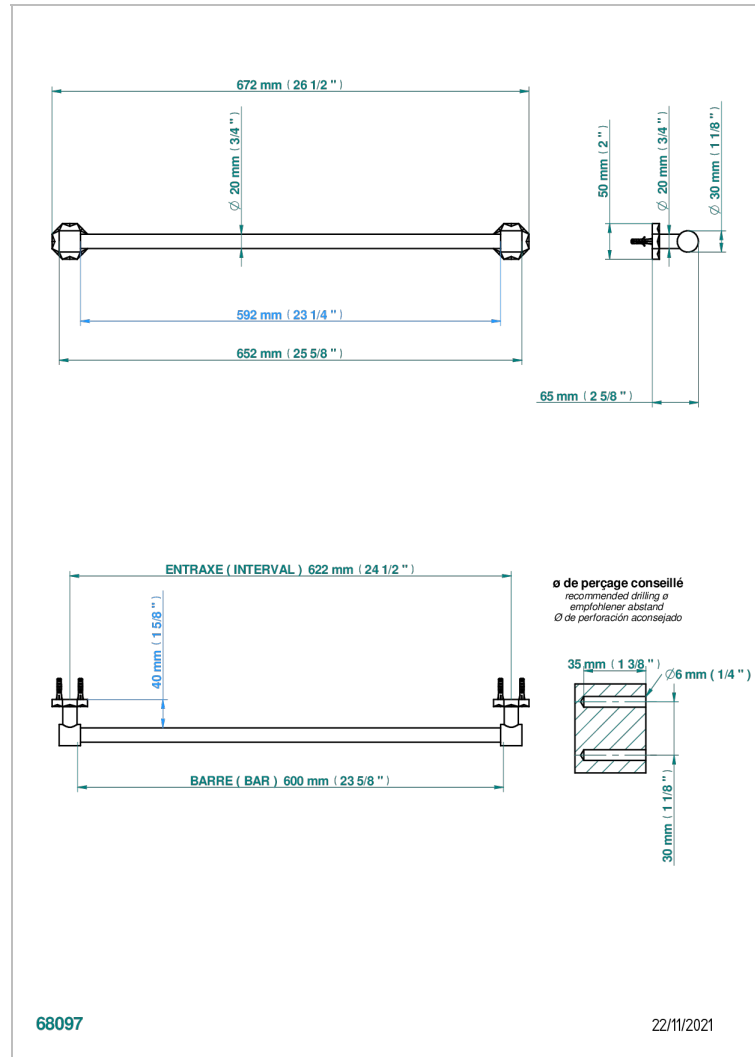

NIHAL GREEN PORCELAIN

U2R-520/60

Single towel rail, fixed rail, length: 600 mm, \varnothing 20 mm

CHARACTERISTIC

- Nihal Green porcelain
- Single towel rail, fixed rail, length: 600 mm, \varnothing 20 mm

AVAILABLE FINITIONS