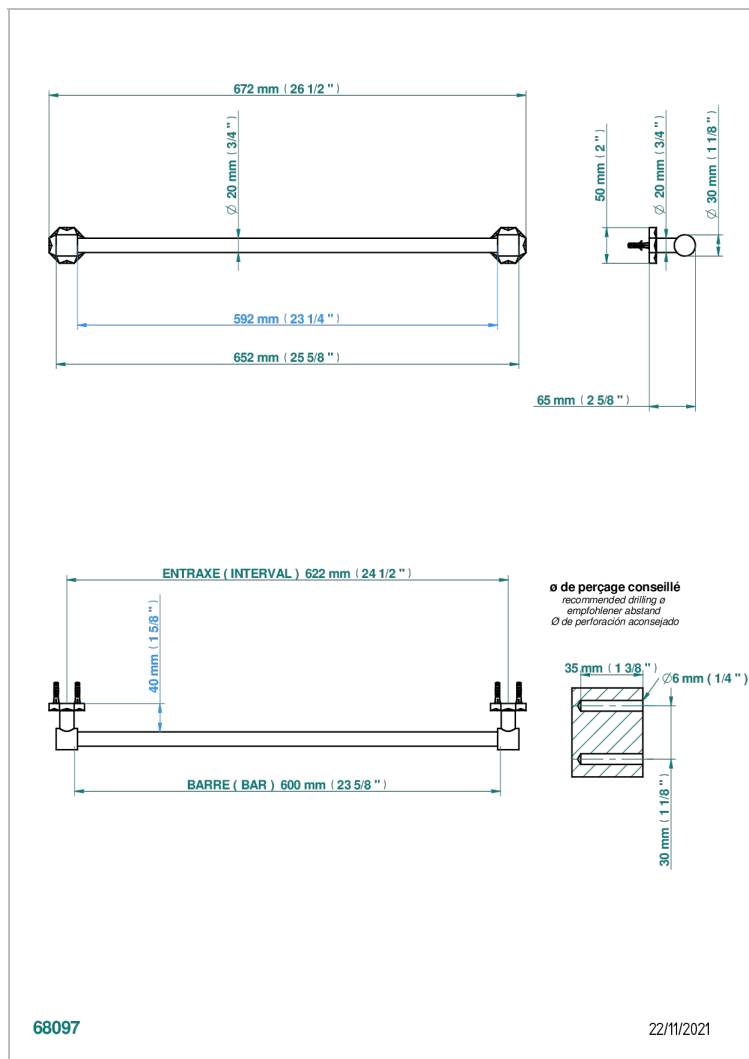

# NIHAL BLACK PORCELAIN

U2P-520/60

Towel bar, 24" long

## CHARACTERISTIC

- Nihal Black porcelain
- Towel bar, 24" long