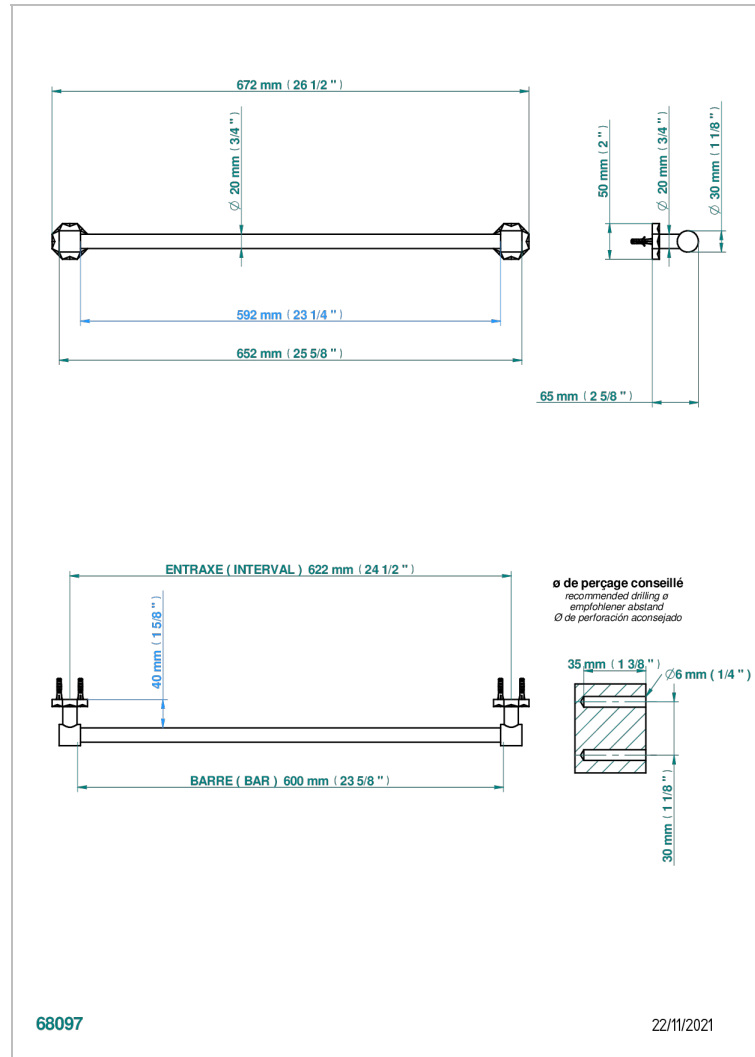

NIHAL IVORY PORCELAIN

U2N-520/60

Towel bar, 24" long

CHARACTERISTIC

- Nihal Ivory porcelain
- Towel bar, 24" long

AVAILABLE FINITIONS

Black ceram - D30
Blush PVD - H62
Brass color PVD - H49
Brown bronze color PVD - F33
Chrome polished - A02
Chrome polished / gold polished - G02