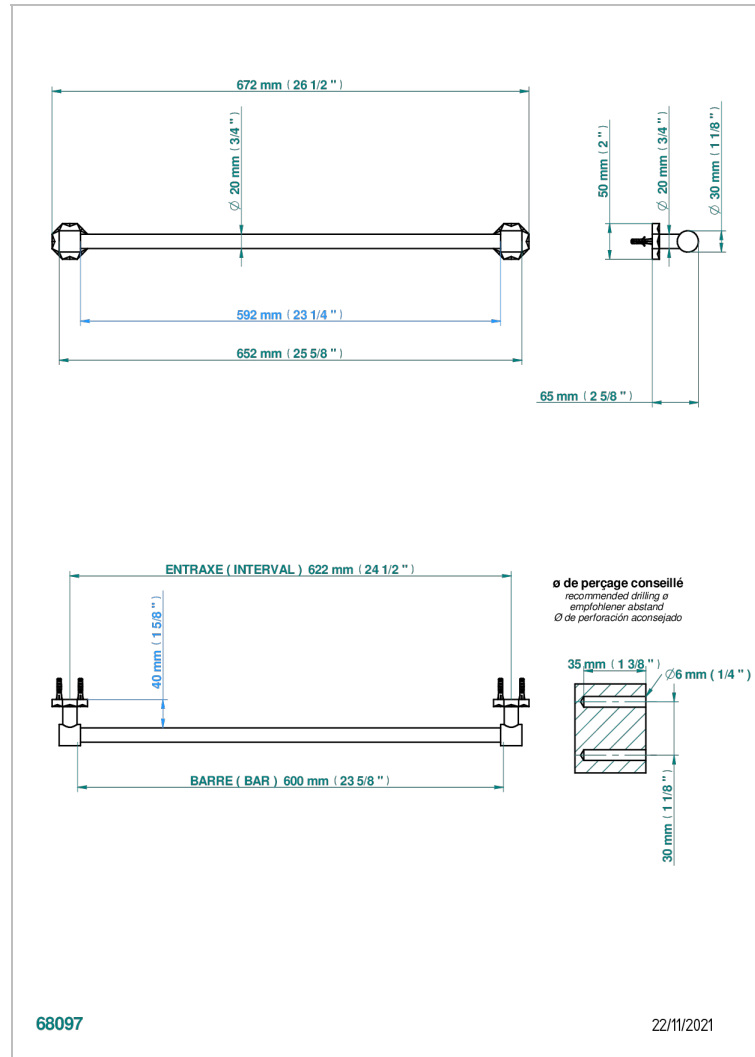

NIHAL IVORY PORCELAIN

U2N-520/60

Single towel rail, fixed rail, length: 600 mm, \varnothing 20 mm

CHARACTERISTIC

- Nihal Ivory porcelain
- Single towel rail, fixed rail, length: 600 mm, \varnothing 20 mm

AVAILABLE FINITIONS