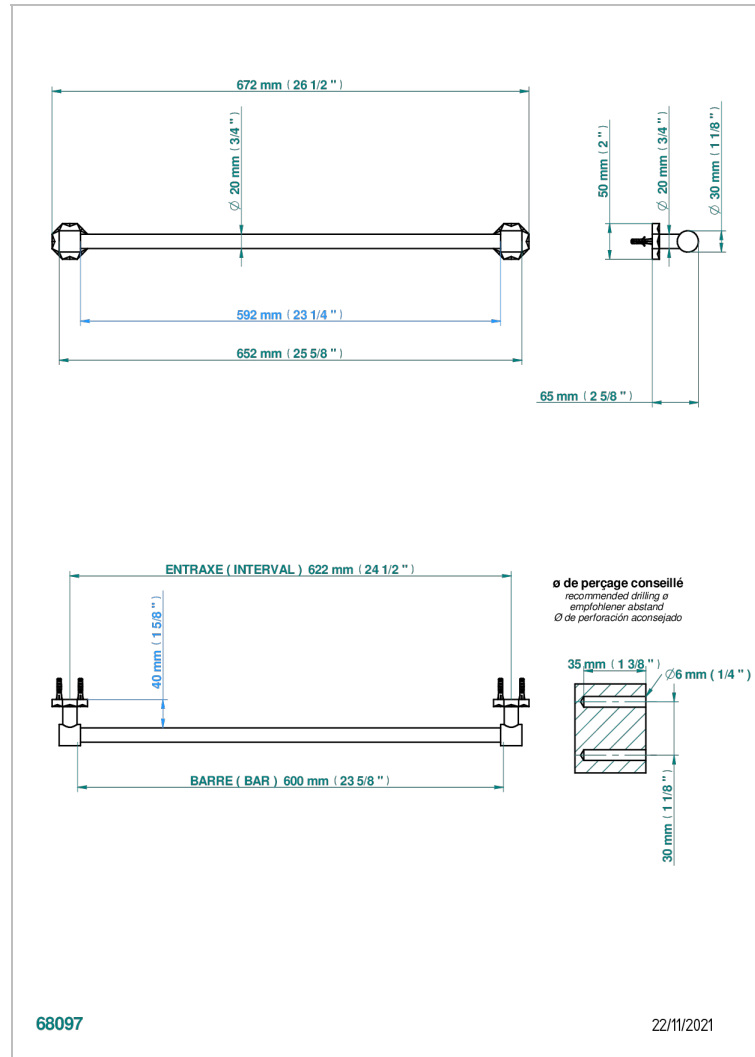

# NIHAL IVORY PORCELAIN

U2N-520/60

Single towel rail, fixed rail, length: 600 mm,  $\varnothing$  20 mm

## CHARACTERISTIC

- Nihal Ivory porcelain
- Single towel rail, fixed rail, length: 600 mm,  $\varnothing$  20 mm