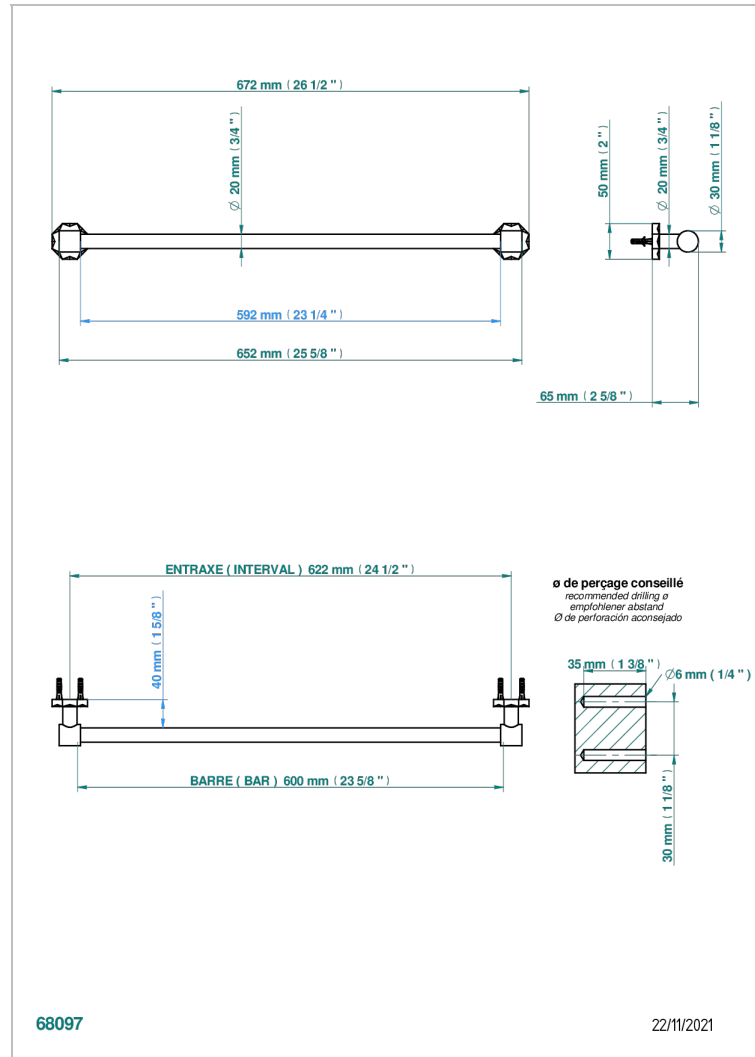

NIHAL BLUE PORCELAIN

U2L-520/60

Towel bar, 24" long

CHARACTERISTIC

- Nihal Blue porcelain
- Towel bar, 24" long

AVAILABLE FINITIONS

Black ceram - D30
Blush PVD - H62
Brass color PVD - H49
Brown bronze color PVD - F33
Chrome polished - A02
Chrome polished / gold polished - G02