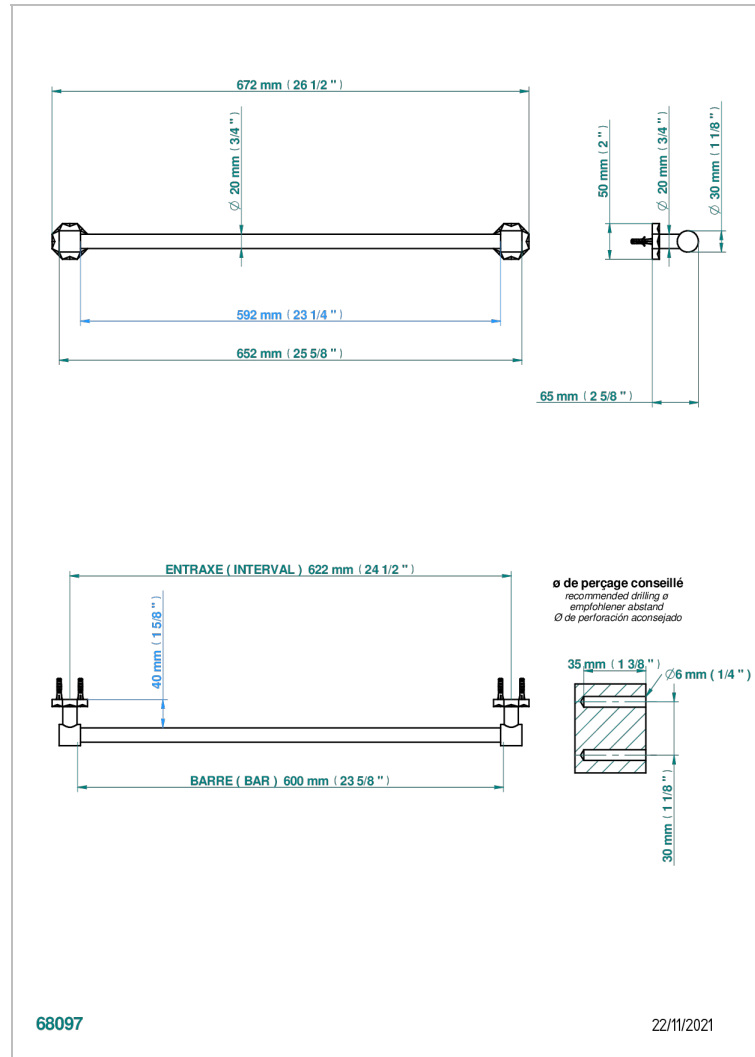

NIHAL BLUE PORCELAIN

U2L-520/60

Single towel rail, fixed rail, length: 600 mm, \varnothing 20 mm

CHARACTERISTIC

- Nihal Blue porcelain
- Single towel rail, fixed rail, length: 600 mm, \varnothing 20 mm

AVAILABLE FINITIONS