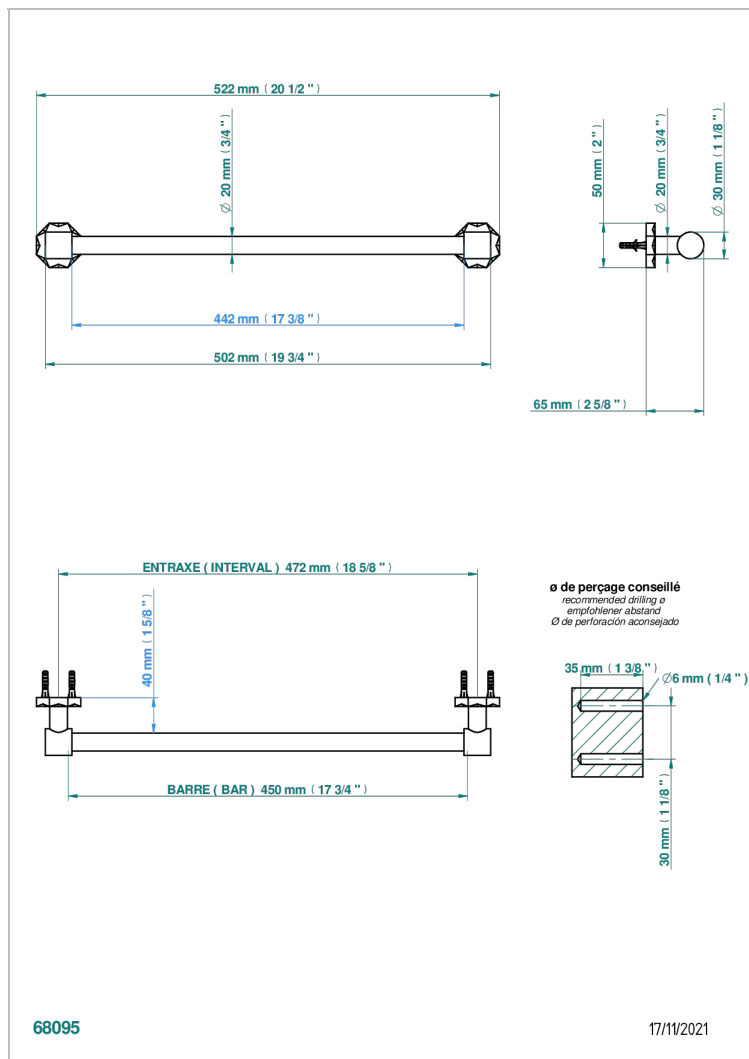

NIHAL GREEN PORCELAIN

U2R-520/45

Towel bar, 18" long

CHARACTERISTIC

- Nihal Green porcelain
- Towel bar, 18" long

AVAILABLE FINITIONS

Black ceram - D30
Blush PVD - H62
Brass color PVD - H49
Brown bronze color PVD - F33
Chrome polished - A02
Chrome polished / gold polished - G02