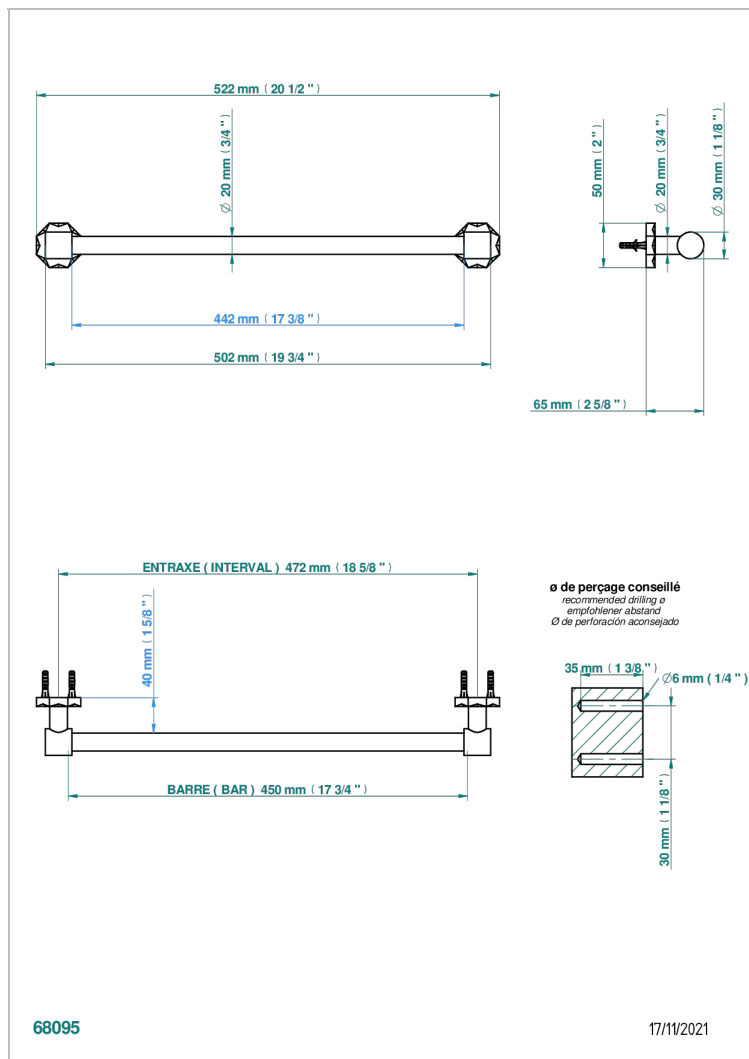

NIHAL BLACK PORCELAIN

U2P-520/45

Towel bar, 18" long

THG[®]
PARIS

CHARACTERISTIC

- Nihal Black porcelain
- Towel bar, 18" long

AVAILABLE FINITIONS

Black ceram - D30
 Blush PVD - H62
 Brass color PVD - H49
 Brown bronze color PVD - F33
 Chrome polished - A02
 Chrome polished / gold polished - G02